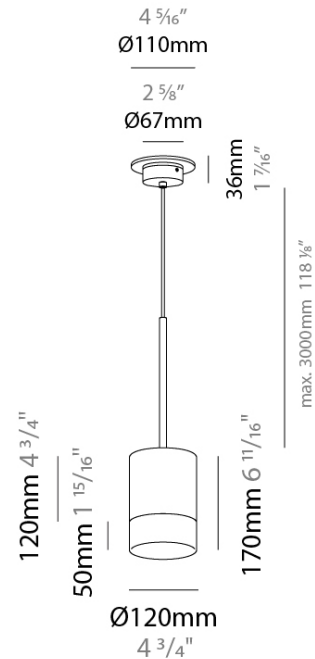

THIRD SUSPENSION

D91201

base number

1. To build a product code in our configurator select the specify button on the base model # product page
2. To build a manual product code on this datasheet choose from the options listed below in blue font and add the suffix to the base model #

GENERAL

Series: Third
Partner: Milan
Division: Design
Installation: Suspension
Product Type: Pendant
Mounting Location: Ceiling
Light Distribution: Adjustable

PHYSICAL

Shape: Cylinder
Diameter (mm): 120
Diameter (in): 4 ¾
Max. Overall Height (mm): 3000
Max. Overall Height (in): 118 ⅛
Weight (kg): 0.9
Weight (lbs): 1.999
Fixture Finish: MBQ
Fixture Material: Aluminum

ELECTRICAL

Number of Lamps: 1
Lamp Type: LED Retrofit
Lamp Shape: MR16
Bulb Included: Bulb Not Included
Total Output Wattage (W): 8
Max. Wattage Per Lamp (W): 8
Lamp Base: GU10
Input Voltage (V): 120

RATINGS AND CERTIFICATIONS

Certified By: CSA Certified to UL and CSA Standards
IP rating: IP20

PROJECT

TYPE

SPECIFIER

QUANTITY

DATE