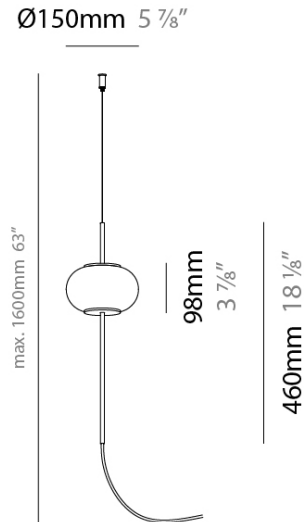

PROJECT
TYPE
SPECIFIER
QUANTITY
DATE

ASTROS SUSPENSION

D91219

base number

1. To build a product code in our configurator select the specify button on the base model # product page
2. To build a manual product code on this datasheet choose from the options listed below in blue font and add the suffix to the base model #

GENERAL

Series: Astros
Partner: Milan
Division: Design
Installation: Suspension
Product Type: Pendant
Mounting Location: Ceiling

PHYSICAL

Shape: Oval
Diameter (mm): 150
Diameter (in): 5 7/8
Height (mm): 460
Height (in): 18 1/8
Max. Overall Height (mm): 1600
Max. Overall Height (in): 63
Weight (kg): 1.2
Weight (lbs): 2.499
Diffuser: Glass - Opal
Fixture Finish: MBQ
Fixture Material: Glass / Metal
Primary Material: Glass
Cable Details: 1600mm/63" Cable

ELECTRICAL

Number of Lamps: 2
Lamp Type: LED Retrofit
Bulb Included: Bulb Not Included
Total Output Wattage (W): 4.8
Max. Wattage Per Lamp (W): 4.8
Lamp Base: G9
Input Voltage (V): 120

RATINGS AND CERTIFICATIONS

Certified By: CSA Certified to UL and CSA Standards
IP rating: IP20