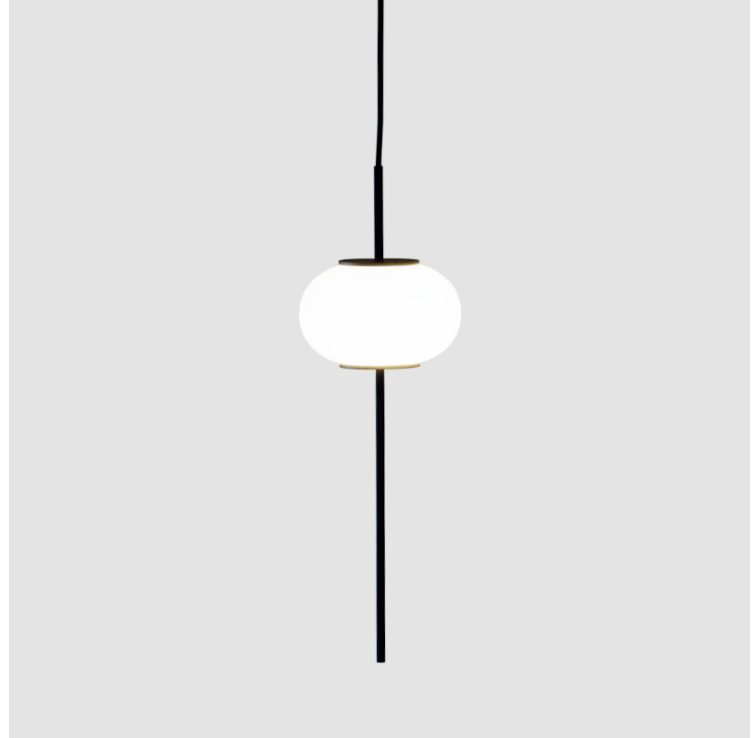

PROJECT	
TYPE	
SPECIFIER	
QUANTITY	
DATE	

ASTROS SUSPENSION

D91220

base number

1. To build a product code in our configurator select the specify button on the base model # product page
2. To build a manual product code on this datasheet choose from the options listed below in blue font and add the suffix to the base model #

GENERAL

Series: Astros
Brand: Milan
Division: Design
Mounting Type: Suspension
Mounting Location: Ceiling
Subcategory: Pendant

PHYSICAL

Shape: Oval
Diameter (mm): 150
Diameter (in): 5 7/8
Height (mm): 460
Height (in): 18 1/8
Max. Overall Height (mm): 3000
Max. Overall Height (in): 118 1/8
Light Distribution: Omnidirectional
Weight (kg): 1.8
Weight (lbs): 3.999
Diffuser: Glass - Opal
Fixture Finish: MBQ
Fixture Material: Glass / Metal
Cable Details: 2540mm/100" Cable

ELECTRICAL

Number of Lamps: 2
Lamp Type: LED Retrofit
Bulb Included: Bulb Not Included
Total Output Wattage (W): 9.6
Max. Wattage Per Lamp (W): 4.8
Lamp Base: G9
Input Voltage (V): 120

RATINGS AND CERTIFICATIONS

Certified By: CSA Certified to UL and CSA Standards
IP rating: IP20