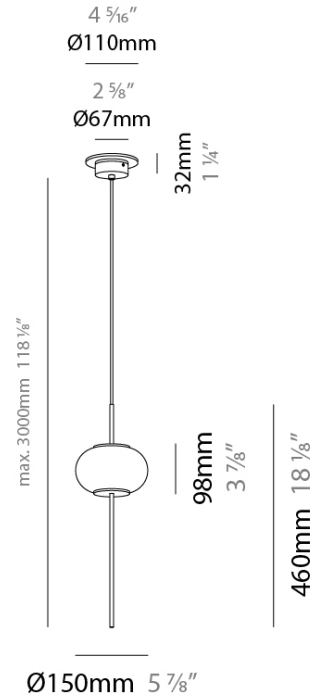

PROJECT	
TYPE	
SPECIFIER	
QUANTITY	
DATE	

ASTROS SUSPENSION

D91220

base number

1. To build a product code in our configurator select the specify button on the base model # product page
2. To build a manual product code on this datasheet choose from the options listed below in blue font and add the suffix to the base model #

GENERAL

Series: Astros
Brand: Milan
Division: Design
Mounting Type: Suspension
Mounting Location: Ceiling
Subcategory: Pendant

PHYSICAL

Shape: Oval
Diameter (mm): 150
Diameter (in): 5 7/8
Height (mm): 460
Height (in): 18 1/8
Max. Overall Height (mm): 3000
Max. Overall Height (in): 118 1/8
Light Distribution: Omnidirectional
Weight (kg): 1.8
Weight (lbs): 3.999
Diffuser: Glass - Opal
Fixture Finish: MBQ
Fixture Material: Glass / Metal
Cable Details: 2540mm/100" Cable

ELECTRICAL

Number of Lamps: 2
Lamp Type: LED Retrofit
Bulb Included: Bulb Not Included
Total Output Wattage (W): 9.6
Max. Wattage Per Lamp (W): 4.8
Lamp Base: G9
Input Voltage (V): 120

RATINGS AND CERTIFICATIONS

Certified By: CSA Certified to UL and CSA Standards
IP rating: IP20