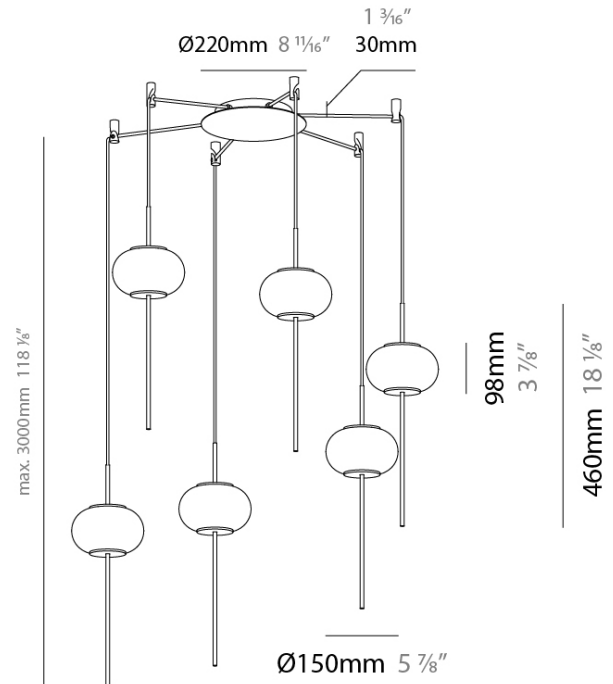

PROJECT	
TYPE	
SPECIFIER	
QUANTITY	
DATE	

ASTROS SUSPENSION

D91225

base number

1. To build a product code in our configurator select the specify button on the base model # product page
2. To build a manual product code on this datasheet choose from the options listed below in blue font and add the suffix to the base model #

GENERAL

Series: Astros
Brand: Milan
Division: Design
Mounting Type: Suspension
Mounting Location: Ceiling
Subcategory: Pendant

PHYSICAL

Shape: Oval
Height (mm): 460
Height (in): 18 1/8
Max. Overall Height (mm): 3000
Max. Overall Height (in): 118 1/8
Light Distribution: Omnidirectional
Weight (kg): 15.7
Weight (lbs): 34.619
Diffuser: Glass - Opal
Fixture Finish: MBQ
Fixture Material: Glass / Metal
Cable Details: 2540mm/100" Cable

ELECTRICAL

Number of Lamps: 6
Lamp Type: LED Retrofit
Bulb Included: Bulb Not Included
Total Output Wattage (W): 57.2
Max. Wattage Per Lamp (W): 4.8
Lamp Base: G9
Input Voltage (V): 120Vac Direct Line

RATINGS AND CERTIFICATIONS

Certified By: CSA Certified to UL and CSA Standards
IP rating: IP20