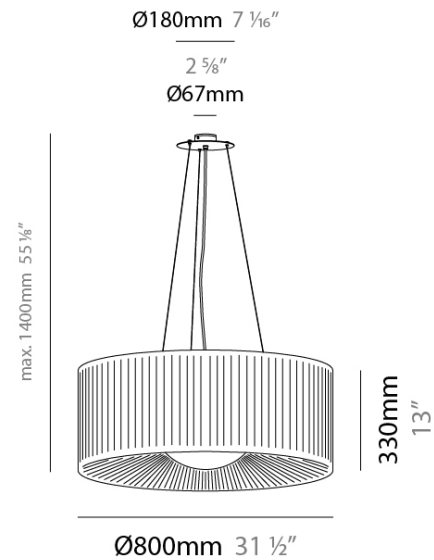

#### PHYSICAL

Shape: Round \_\_\_\_\_  
 Diameter (mm): 800 \_\_\_\_\_  
 Diameter (in): 31 1/2 \_\_\_\_\_  
 Height (mm): 330 \_\_\_\_\_  
 Height (in): 13 \_\_\_\_\_  
 Max. Overall Height (mm): 1400 \_\_\_\_\_  
 Max. Overall Height (in): 55 1/8 \_\_\_\_\_  
 Weight (kg): 9.1 \_\_\_\_\_  
 Weight (lbs): 19.999 \_\_\_\_\_  
 Diffuser: Glass - Opal \_\_\_\_\_  
 Fixture Finish: MBQ \_\_\_\_\_  
 Accent Finish: ECR \_\_\_\_\_  
 Fixture Material: Metal / Satin Ribbon \_\_\_\_\_  
 Primary Material: Fabric \_\_\_\_\_  
 Cable Details: 1070mm / 42 1/8" Cable \_\_\_\_\_