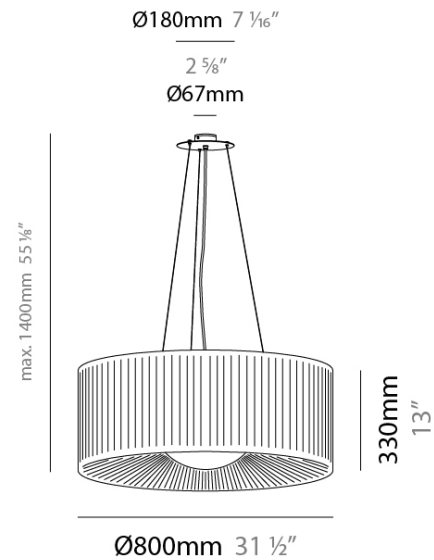

LAP SUSPENSION

D91227

base number

1. To build a product code in our configurator select the specify button on the base model # product page
2. To build a manual product code on this datasheet choose from the options listed below in blue font and add the suffix to the base model #

GENERAL

Series: Lap _____
Partner: Milan _____
Division: Design _____
Installation: Suspension _____
Product Type: Pendant _____
Mounting Location: Ceiling _____

PHYSICAL

Shape: Round _____
Diameter (mm): 800 _____
Diameter (in): 31 1/2 _____
Height (mm): 330 _____
Height (in): 13 _____
Max. Overall Height (mm): 1400 _____
Max. Overall Height (in): 55 1/8 _____
Weight (kg): 9.1 _____
Weight (lbs): 19.999 _____
Diffuser: Glass - Opal _____
Fixture Finish: MBQ _____
Accent Finish: ECR _____
Fixture Material: Metal / Satin Ribbon _____
Primary Material: Fabric _____
Cable Details: 1070mm / 42 1/8" Cable _____

ELECTRICAL

Number of Lamps: 3 _____
Lamp Type: LED Retrofit _____
Bulb Included: Bulb Not Included _____
Total Output Wattage (W): 36 _____
Max. Wattage Per Lamp (W): 12 _____
Lamp Base: E26 _____
Input Voltage (V): 120 _____
Upon Request: 277Vac / GU24 _____

RATINGS AND CERTIFICATIONS

Certified By: CSA Certified to UL and CSA Standards _____
IP rating: IP20 _____