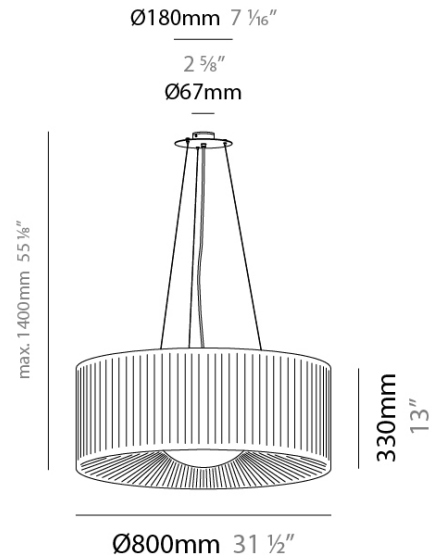

LAP SUSPENSION

D91227

base number

1. To build a product code in our configurator select the specify button on the base model # product page
2. To build a manual product code on this datasheet choose from the options listed below in blue font and add the suffix to the base model #

GENERAL

Series: Lap _____
Brand: Milan _____
Division: Design _____
Mounting Type: Suspension _____
Mounting Location: Ceiling _____
Subcategory: Pendant _____

PHYSICAL

Shape: Round _____
Diameter (mm): 800 _____
Diameter (in): 31 1/2 _____
Height (mm): 330 _____
Height (in): 13 _____
Max. Overall Height (mm): 1400 _____
Max. Overall Height (in): 55 1/8 _____
Light Distribution: Omnidirectional _____
Weight (kg): 9.1 _____
Weight (lbs): 19.999 _____
Diffuser: Glass - Opal _____
Fixture Finish: MBQ _____
Accent Finish: ECR _____
Fixture Material: Metal / Satin Ribbon _____
Cable Details: 1070mm / 42 1/8" Cable _____

ELECTRICAL

Number of Lamps: 3 _____
Lamp Type: LED Retrofit _____
Bulb Included: Bulb Not Included _____
Total Output Wattage (W): 36 _____
Max. Wattage Per Lamp (W): 12 _____
Lamp Base: E26 _____
Input Voltage (V): 120 _____
Upon Request: 277Vac / GU24 _____

RATINGS AND CERTIFICATIONS

Certified By: CSA Certified to UL and CSA Standards _____
IP rating: IP20 _____