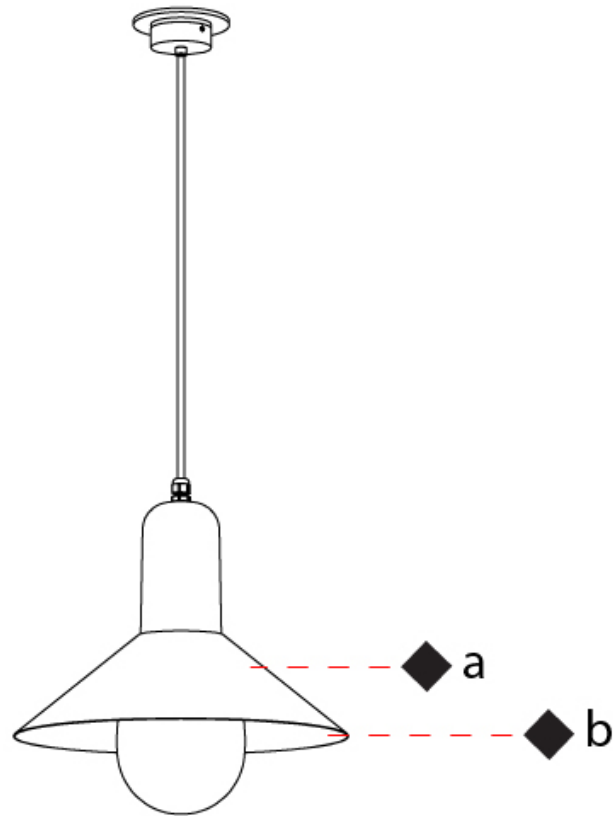

TAGOMAGO SUSPENSION

D91229-

PROJECT	_____
TYPE	_____
SPECIFIER	_____
QUANTITY	_____
DATE	_____

D