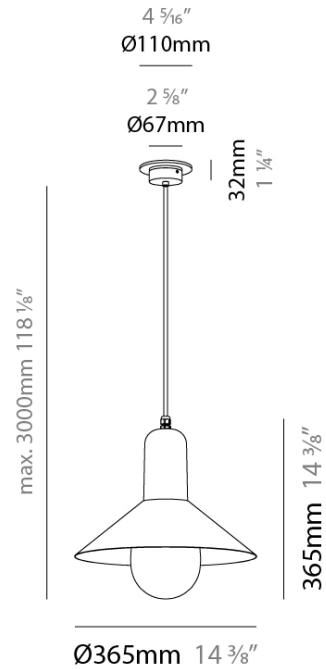

TAGOMAGO SUSPENSION

D91229-

base number   Finish
Options

1. To build a product code in our configurator select the specify button on the base model # product page
2. To build a manual product code on this datasheet choose from the options listed below in blue font and add the suffix to the base model #

GENERAL

Series: Tagomago
Partner: Milan
Division: Design
Installation: Suspension
Product Type: Pendant
Mounting Location: Ceiling
Light Distribution: Direct / Indirect

PHYSICAL

Shape: Abstract
Diameter (mm): 365
Diameter (in): 14 ³/₈
Height (mm): 365
Height (in): 14 ³/₈
Max. Overall Height (mm): 3000
Max. Overall Height (in): 118 ¹/₈
Diffuser: Glass - Opal
[Fixture Finish: AGG / MCL / MWL](#)
Fixture Material: Glass / Metal
Primary Material: Glass
Cable Details: 2635mm / 103 3/4" Cable

ELECTRICAL

Number of Lamps: 1
Lamp Type: LED Retrofit
Bulb Included: Bulb Not Included
Max. Wattage Per Lamp (W): 12
Lamp Base: E26
Input Voltage (V): 120

RATINGS AND CERTIFICATIONS

Certified By: Certified for North American Standards
IP rating: IP20

PROJECT
TYPE
SPECIFIER
QUANTITY
DATE