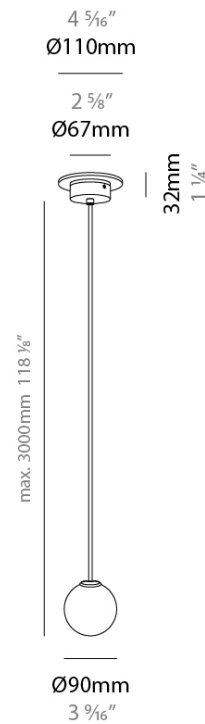

SYMPHONY SUSPENSION

D91230

base number

1. To build a product code in our configurator select the specify button on the base model # product page
2. To build a manual product code on this datasheet choose from the options listed below in blue font and add the suffix to the base model #

GENERAL

Series: Symphony
Partner: Milan
Division: Design
Installation: Suspension
Product Type: Pendant
Mounting Location: Ceiling
Light Distribution: Adjustable

PHYSICAL

Shape: Abstract
Diameter (mm): 90
Diameter (in): 3 ⁹/₁₆
Height (mm): 90
Height (in): 3 ⁹/₁₆
Max. Overall Height (mm): 3000
Max. Overall Height (in): 118 ¹/₈
Weight (kg): 1.8
Weight (lbs): 3.999
Diffuser: Glass - Opal
Fixture Finish: MBQ
Fixture Material: Glass / Metal
Primary Material: Glass
Cable Details: 3000mm / 118 1/8" Cable

ELECTRICAL

Number of Lamps: 1
Lamp Type: LED Retrofit
Bulb Included: Bulb Not Included
Total Output Wattage (W): 4.8
Max. Wattage Per Lamp (W): 4.8
Lamp Base: G9
Input Voltage (V): 120

RATINGS AND CERTIFICATIONS

Certified By: CSA Certified to UL and CSA Standards
IP rating: IP20

PROJECT

TYPE

SPECIFIER

QUANTITY

DATE