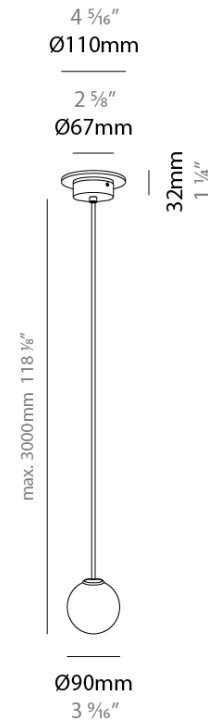

SYMPHONY SUSPENSION

D91230

base number

1. To build a product code in our configurator select the specify button on the base model # product page
2. To build a manual product code on this datasheet choose from the options listed below in blue font and add the suffix to the base model #

GENERAL

Series: Symphony
Partner: Milan
Division: Design
Installation: Suspension
Product Type: Pendant
Mounting Location: Ceiling
Light Distribution: Adjustable

PHYSICAL

Shape: Abstract
Diameter (mm): 90
Diameter (in): 3 ⁹/₁₆
Height (mm): 90
Height (in): 3 ⁹/₁₆
Max. Overall Height (mm): 3000
Max. Overall Height (in): 118 ¹/₈
Weight (kg): 1.8
Weight (lbs): 3.999
Diffuser: Glass - Opal
Fixture Finish: MBQ
Fixture Material: Glass / Metal
Primary Material: Glass
Cable Details: 3000mm / 118 1/8" Cable

ELECTRICAL

Number of Lamps: 1
Lamp Type: LED Retrofit
Bulb Included: Bulb Not Included
Total Output Wattage (W): 4.8
Max. Wattage Per Lamp (W): 4.8
Lamp Base: G9
Input Voltage (V): 120

RATINGS AND CERTIFICATIONS

Certified By: CSA Certified to UL and CSA Standards
IP rating: IP20

PROJECT
TYPE
SPECIFIER
QUANTITY
DATE