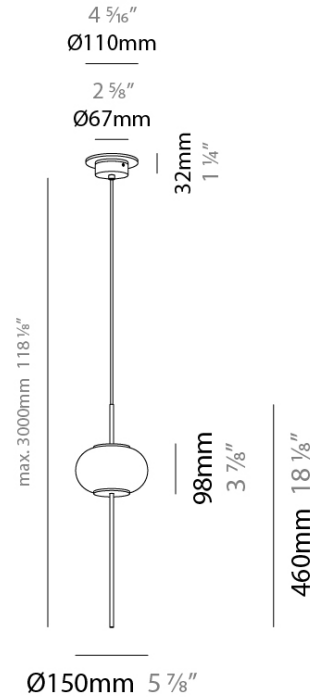

ASTROS SUSPENSION

D91231

base number

1. To build a product code in our configurator select the specify button on the base model # product page
2. To build a manual product code on this datasheet choose from the options listed below in blue font and add the suffix to the base model #

GENERAL

Series: Astros
Brand: Milan
Division: Design
Mounting Type: Suspension
Mounting Location: Ceiling
Subcategory: Pendant

PHYSICAL

Shape: Oval
Diameter (mm): 150
Diameter (in): 5 7/8
Height (mm): 460
Height (in): 18 1/8
Max. Overall Height (mm): 3000
Max. Overall Height (in): 118 1/8
Light Distribution: Omnidirectional
Diffuser: Glass - Opal
Fixture Finish: MBQ
Fixture Material: Glass / Metal
Cable Details: 2540mm/100" Cable

ELECTRICAL

Number of Lamps: 2
Lamp Type: LED Retrofit
Bulb Included: Bulb Not Included
Max. Wattage Per Lamp (W): 4.8
Lamp Base: G9
Input Voltage (V): 120

RATINGS AND CERTIFICATIONS

Certified By: Certified for North American Standards
IP rating: IP20

PROJECT	
TYPE	
SPECIFIER	
QUANTITY	
DATE