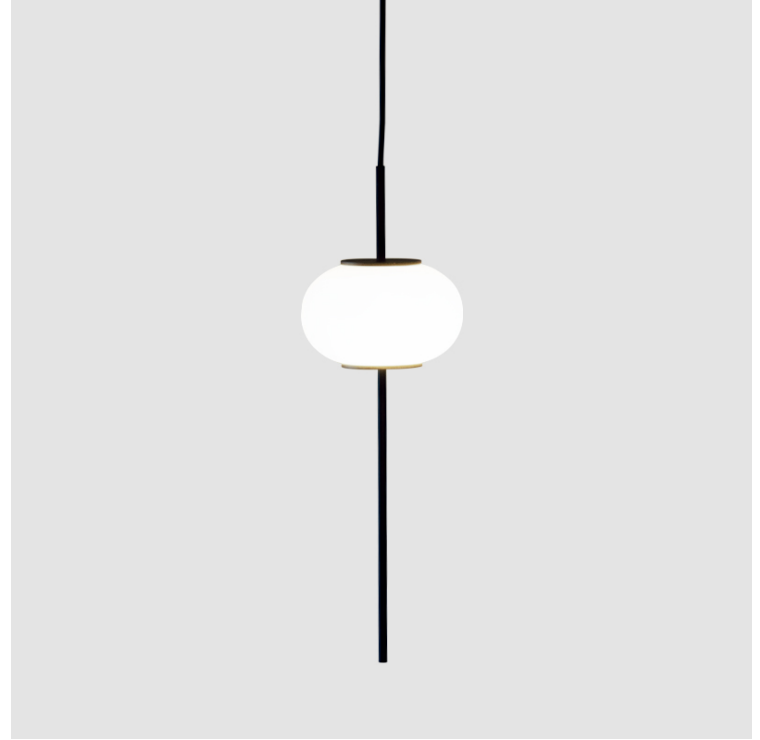

ASTROS SUSPENSION

D91231

base number

1. To build a product code in our configurator select the specify button on the base model # product page
2. To build a manual product code on this datasheet choose from the options listed below in blue font and add the suffix to the base model #

GENERAL

Series: Astros
Brand: Milan
Division: Design
Mounting Type: Suspension
Mounting Location: Ceiling
Subcategory: Pendant

PHYSICAL

Shape: Oval
Diameter (mm): 150
Diameter (in): 5 7/8
Height (mm): 460
Height (in): 18 1/8
Max. Overall Height (mm): 3000
Max. Overall Height (in): 118 1/8
Light Distribution: Omnidirectional
Diffuser: Glass - Opal
Fixture Finish: MBQ
Fixture Material: Glass / Metal
Cable Details: 2540mm/100" Cable

ELECTRICAL

Number of Lamps: 2
Lamp Type: LED Retrofit
Bulb Included: Bulb Not Included
Max. Wattage Per Lamp (W): 4.8
Lamp Base: G9
Input Voltage (V): 120

RATINGS AND CERTIFICATIONS

Certified By: Certified for North American Standards
IP rating: IP20

PROJECT	
TYPE	
SPECIFIER	
QUANTITY	
DATE