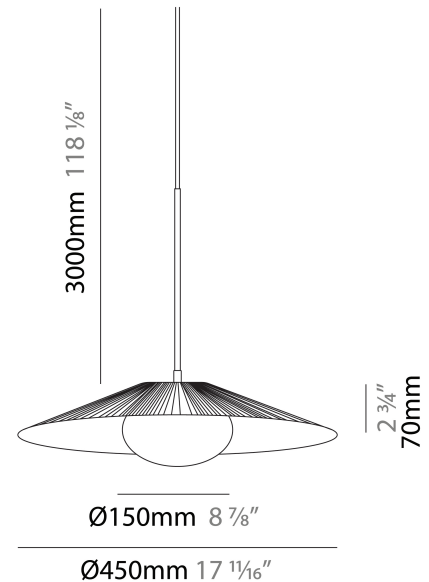

ARCTIC CIRCLE SUSPENSION

D91233-

base number _____
Finish Options _____

1. To build a product code in our configurator select the specify button on the base model # product page
2. To build a manual product code on this datasheet choose from the options listed below in blue font and add the suffix to the base model #

GENERAL

Series: Arctic Circle _____
Partner: Milan _____
Division: Design _____
Installation: Suspension _____
Product Type: Pendant _____
Mounting Location: Ceiling _____
Light Distribution: Direct _____

PHYSICAL

Shape: Cone _____
Diameter (mm): 450 _____
Diameter (in): 17 ¹¹/₁₆ _____
Height (mm): 393 _____
Height (in): 15 ¹/₂ _____
Max. Overall Height (mm): 3000 _____
Max. Overall Height (in): 118 ¹/₈ _____
Diffuser: Opal Triplex acid-etched glass _____
Fixture Finish: TUG / CRE _____
Fixture Material: Ribbon / Aluminum _____
Cable Details: 3000mm / 118 1/8" Cable _____

ELECTRICAL

Number of Lamps: 1 _____
Lamp Type: LED Retrofit _____
Bulb Included: Bulb Not Included _____
Max. Wattage Per Lamp (W): 4.8 _____
Lamp Base: G9 _____
Input Voltage (V): 120 _____

RATINGS AND CERTIFICATIONS

Certified By: Certified for North American Standards _____
IP rating: IP20 _____