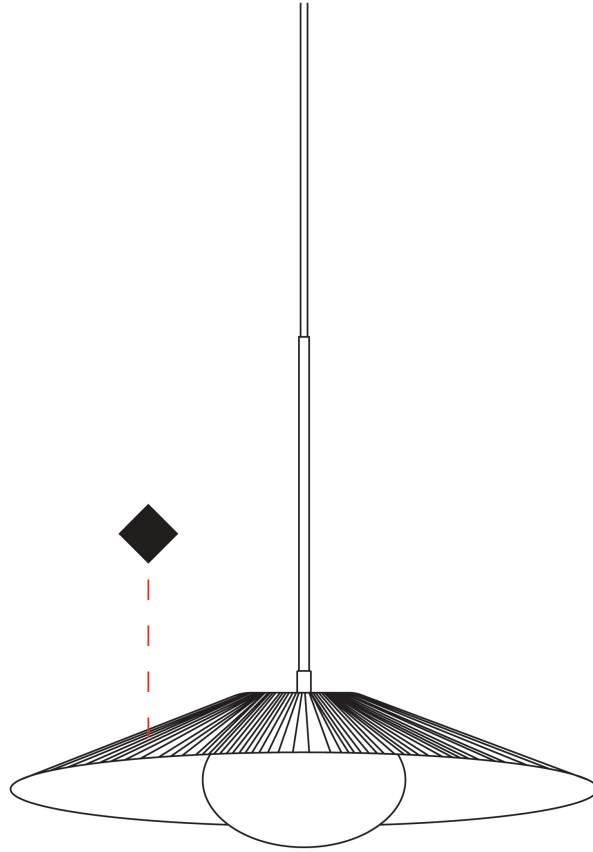

ARCTIC CIRCLE SUSPENSION

D91233-

PROJECT

TYPE

SPECIFIER

QUANTITY

DATE