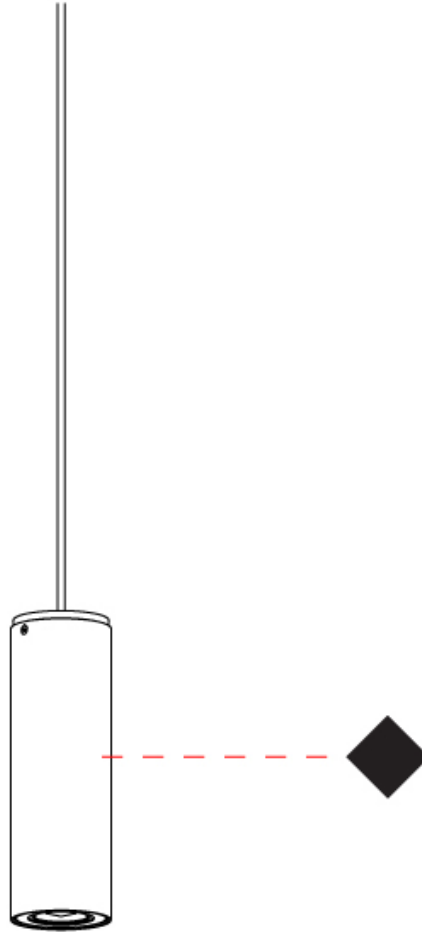

KRONN MODULAR SUSPENSION

D91248-

PROJECT

TYPE

SPECIFIER

QUANTITY

DATE

D