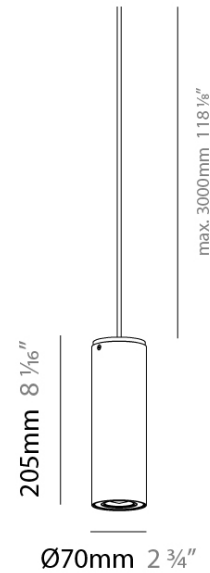

PROJECT	
TYPE	
SPECIFIER	
QUANTITY	
DATE	

KRONN MODULAR SUSPENSION

D91248-

base number Finish
Options

DESCRIPTION
Kronn - Modular Suspension - Pendant - Max. 4W LED Retrofit - GU10 - MR16 - 120Vac - Without Canopy

GENERAL

Series: Kronn
Subseries: Kronn Modular
Partner: Milan
Division: Design
Installation: Suspension
Product Type: Pendant
Mounting Location: Ceiling
Light Distribution: Direct

PHYSICAL

Shape: Cylinder
Diameter (mm): 70
Diameter (in): 2 ¾
Height (mm): 205
Height (in): 8 1/16
Max. Overall Height (mm): 3000
Max. Overall Height (in): 118 1/8
Fixture Finish: [CHR](#) / [MWL](#) / [MBQ](#)
Fixture Material: Extruded Aluminum
Cable Details: 3000mm / 118 1/8" Transparent Cable

ELECTRICAL

Number of Lamps: 1
Lamp Type: LED Retrofit
Lamp Shape: MR16
Bulb Included: Bulb Not Included
Max. Wattage Per Lamp (W): 4
Lamp Base: GU10
Input Voltage (V): 120

RATINGS AND CERTIFICATIONS

Certified By: Certified for North American Standards
IP rating: IP20