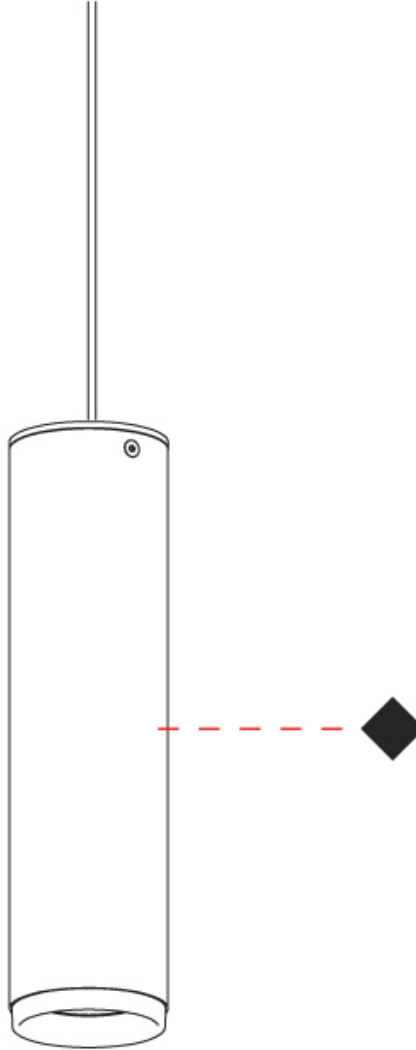

HAUL MODULAR SUSPENSION

D91252-

PROJECT _____

TYPE _____

SPECIFIER _____

QUANTITY _____

DATE _____

D