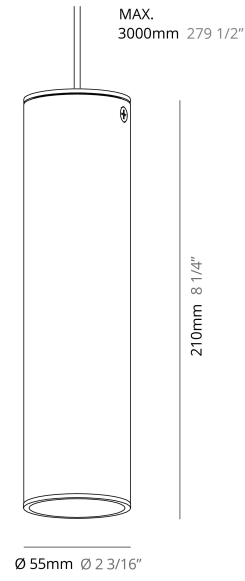

HAUL MODULAR SUSPENSION

D91252-

base number   Finish
Options

PROJECT	_____
TYPE	_____
SPECIFIER	_____
QUANTITY	_____
DATE	_____

DESCRIPTION
Suspension - 55mm/6" - 7W DOB LED - 2770K - 665lm - 120V - without Canopy -

1. To build a product code in our configurator select the specify button on the base model # product page
2. To build a manual product code on this datasheet choose from the options listed below in blue font and add the suffix to the base model #

GENERAL
Series: Haul _____
Subseries: Haul Modular _____
Partner: Milan _____
Division: Design _____
Installation: Suspension _____
Mounting Location: Ceiling _____
Light Distribution: Direct _____

PHYSICAL
Shape: Cylinder _____
Diameter (mm): 55 _____
Diameter (in): 2 3/16 _____
Height (mm): 210 _____
Height (in): 8 1/4 _____
Max. Overall Height (mm): 22110 _____
Max. Overall Height (in): 87 _____
[Fixture Finish: MWL / MBQ](#) _____
Fixture Material: Aluminum _____

ELECTRICAL
Number of Lamps: 1 _____
Lamp Type: LED Retrofit _____
Max. Wattage Per Lamp (W): 7 _____
Lamp Base: GU10 _____
Input Voltage (V): 120 _____

LED
Color Temperature (°K): 2700 _____
Max. Delivered Lumen (lm): 665 _____
CRI: >90 CRI _____

RATINGS AND CERTIFICATIONS
Certified By: Certified for North American Standards _____
IP rating: IP20 _____