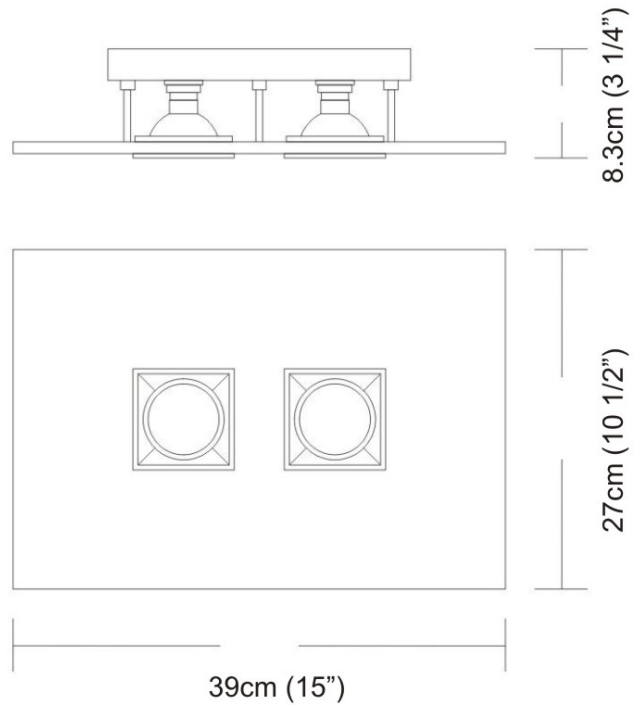

PROJECT	
TYPE	
SPECIFIER	
QUANTITY	
DATE	

POLIFEMO DOUBLE LIGHT SURFACE

D92021-

base number Finish
Options

- To build a product code in our configurator select the specify button on the base model # product page
- To build a manual product code on this datasheet choose from the options listed below in blue font and add the suffix to the base model #

GENERAL

Series: Polifemo
Subseries: Polifemo Double Light
Partner: Milan
Division: Design
Installation: Surface
Product Type: Downlight
Mounting Location: Ceiling
Light Distribution: Direct

PHYSICAL

Aperture Sizes - Downlights: 2"
Shape: Rectangle
Length (mm): 390
Length (in): 15 3/8
Width (mm): 270
Width (in): 10 5/8
Height (mm): 76
Height (in): 3
Weight (kg): 2.45
Weight (lbs): 5.4
Fixture Finish: [GRY / WHI](#)
Fixture Material: Metal

ELECTRICAL

Number of Lamps: 2
Lamp Type: LED Retrofit
Lamp Shape: MR16
Bulb Included: Bulb Not Included
Max. Wattage Per Lamp (W): 4
Lamp Base: GU10
Input Voltage (V): 120

RATINGS AND CERTIFICATIONS

Certified By: Certified for North American Standards
IP rating: IP20