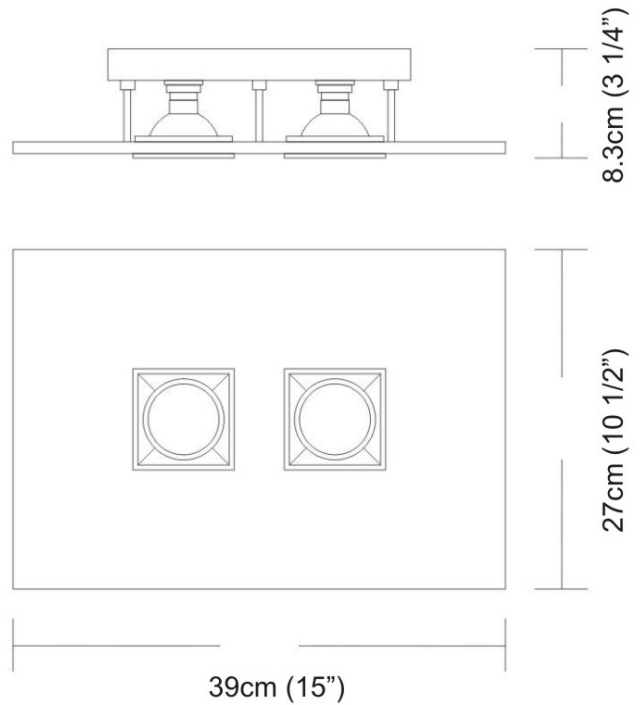

PROJECT	_____
TYPE	_____
SPECIFIER	_____
QUANTITY	_____
DATE	_____

POLIFEMO DOUBLE LIGHT SURFACE

D92021-

base number   Finish
Options

1. To build a product code in our configurator select the specify button on the base model # product page
2. To build a manual product code on this datasheet choose from the options listed below in blue font and add the suffix to the base model #

GENERAL

Series: Polifemo _____
Subseries: Polifemo Double Light _____
Partner: Milan _____
Division: Design _____
Installation: Surface _____
Product Type: Downlight _____
Mounting Location: Ceiling _____
Light Distribution: Direct _____

PHYSICAL

Aperture Sizes - Downlights: 2" _____
Shape: Rectangle _____
Length (mm): 390 _____
Length (in): 15 3/8 _____
Width (mm): 270 _____
Width (in): 10 5/8 _____
Height (mm): 76 _____
Height (in): 3 _____
Weight (kg): 2.45 _____
Weight (lbs): 5.4 _____
Fixture Finish: [GRY / WHI](#) _____
Fixture Material: Metal _____

ELECTRICAL

Number of Lamps: 2 _____
Lamp Type: LED Retrofit _____
Lamp Shape: MR16 _____
Bulb Included: Bulb Not Included _____
Max. Wattage Per Lamp (W): 4 _____
Lamp Base: GU10 _____
Input Voltage (V): 120 _____

RATINGS AND CERTIFICATIONS

Certified By: Certified for North American Standards _____
IP rating: IP20 _____