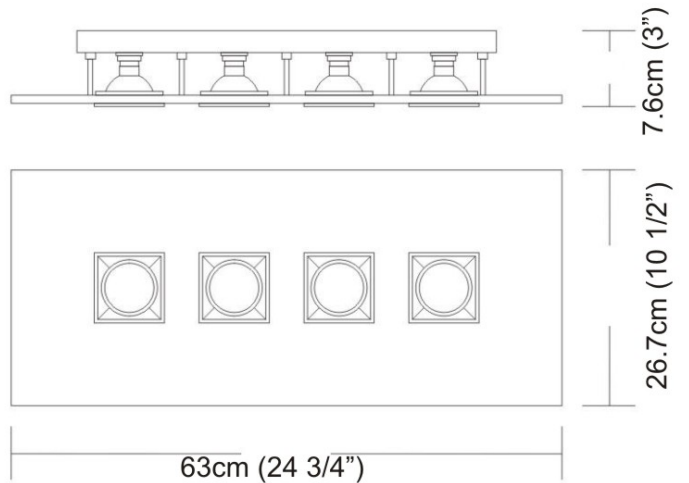

PROJECT	
TYPE	
SPECIFIER	
QUANTITY	
DATE	

POLIFEMO 4 LIGHT LINEAR SURFACE

D92022-

base number   Finish
Options

1. To build a product code in our configurator select the specify button on the base model # product page
2. To build a manual product code on this datasheet choose from the options listed below in blue font and add the suffix to the base model #

GENERAL

Series: Polifemo
Subseries: Polifemo 4 Light Linear
Partner: Milan
Division: Design
Installation: Surface
Product Type: Downlight
Mounting Location: Ceiling
Light Distribution: Direct

PHYSICAL

Aperture Sizes - Downlights: 2"
Shape: Rectangle
Length (mm): 630
Length (in): 24 ¹³/₁₆
Width (mm): 270
Width (in): 10 ⁵/₈
Height (mm): 76
Height (in): 3
Weight (kg): 3.27
Weight (lbs): 7.21
Fixture Finish: [GRY / WHI](#)
Fixture Material: Metal

ELECTRICAL

Number of Lamps: 4
Lamp Type: LED Retrofit
Lamp Shape: MR16
Bulb Included: Bulb Not Included
Max. Wattage Per Lamp (W): 4
Lamp Base: GU10
Input Voltage (V): 120

RATINGS AND CERTIFICATIONS

Certified By: Certified for North American Standards
IP rating: IP20