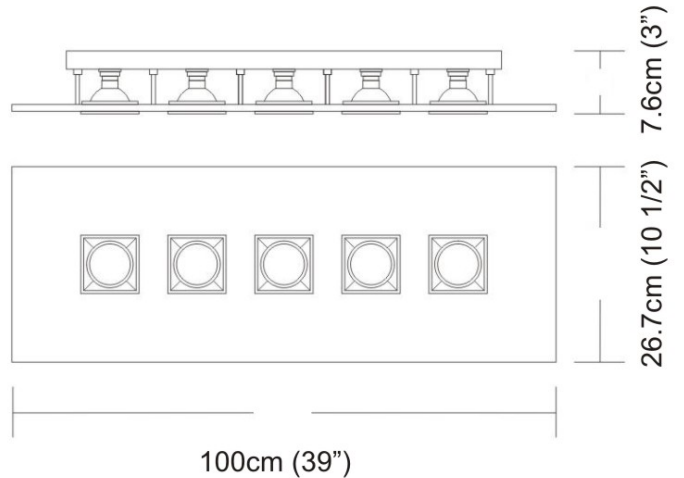

PROJECT	_____
TYPE	_____
SPECIFIER	_____
QUANTITY	_____
DATE	_____

POLIFEMO 5 LIGHT LINEAR SURFACE

D92032-

base number   Finish
Options

1. To build a product code in our configurator select the specify button on the base model # product page
2. To build a manual product code on this datasheet choose from the options listed below in blue font and add the suffix to the base model #

GENERAL

Series: Polifemo _____
Subseries: Polifemo 5 Light Linear _____
Partner: Milan _____
Division: Design _____
Installation: Surface _____
Product Type: Downlight _____
Mounting Location: Ceiling _____
Light Distribution: Direct _____

PHYSICAL

Aperture Sizes - Downlights: 2" _____
Shape: Rectangle _____
Length (mm): 1000 _____
Length (in): 39 3/8 _____
Width (mm): 270 _____
Width (in): 10 5/8 _____
Height (mm): 76 _____
Height (in): 3 _____
Weight (kg): 5.72 _____
Weight (lbs): 12.61 _____
Fixture Finish: [GRY / WHI](#) _____
Fixture Material: Metal _____

ELECTRICAL

Number of Lamps: 4 _____
Lamp Type: LED Retrofit _____
Lamp Shape: MR16 _____
Bulb Included: Bulb Not Included _____
Max. Wattage Per Lamp (W): 4 _____
Lamp Base: GU10 _____
Input Voltage (V): 120 _____

RATINGS AND CERTIFICATIONS

Certified By: Certified for North American Standards _____
IP rating: IP20 _____