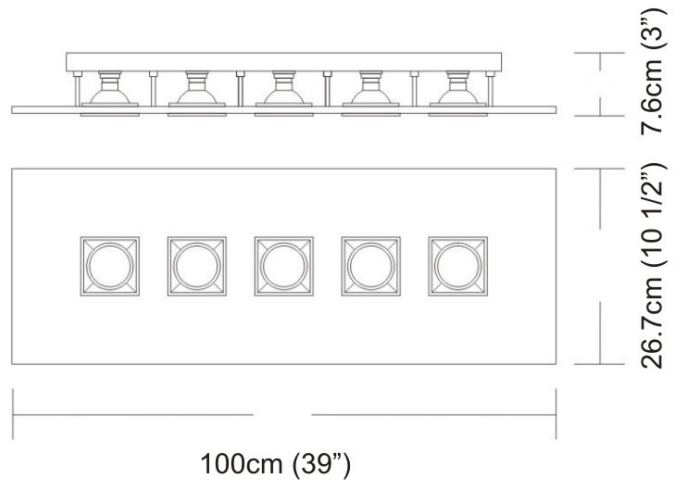

PROJECT	_____
TYPE	_____
SPECIFIER	_____
QUANTITY	_____
DATE	_____

POLIFEMO 5 LIGHT LINEAR SURFACE

D92032-

base number   Finish
Options

1. To build a product code in our configurator select the specify button on the base model # product page
2. To build a manual product code on this datasheet choose from the options listed below in blue font and add the suffix to the base model #

GENERAL

Series: Polifemo _____
Subseries: Polifemo 5 Light Linear _____
Partner: Milan _____
Division: Design _____
Installation: Surface _____
Product Type: Downlight _____
Mounting Location: Ceiling _____
Light Distribution: Direct _____

PHYSICAL

Aperture Sizes - Downlights: 2" _____
Shape: Rectangle _____
Length (mm): 1000 _____
Length (in): 39 3/8 _____
Width (mm): 270 _____
Width (in): 10 5/8 _____
Height (mm): 76 _____
Height (in): 3 _____
Weight (kg): 5.72 _____
Weight (lbs): 12.61 _____
Fixture Finish: [GRY / WHI](#) _____
Fixture Material: Metal _____

ELECTRICAL

Number of Lamps: 4 _____
Lamp Type: LED Retrofit _____
Lamp Shape: MR16 _____
Bulb Included: Bulb Not Included _____
Max. Wattage Per Lamp (W): 4 _____
Lamp Base: GU10 _____
Input Voltage (V): 120 _____

RATINGS AND CERTIFICATIONS

Certified By: Certified for North American Standards _____
IP rating: IP20 _____