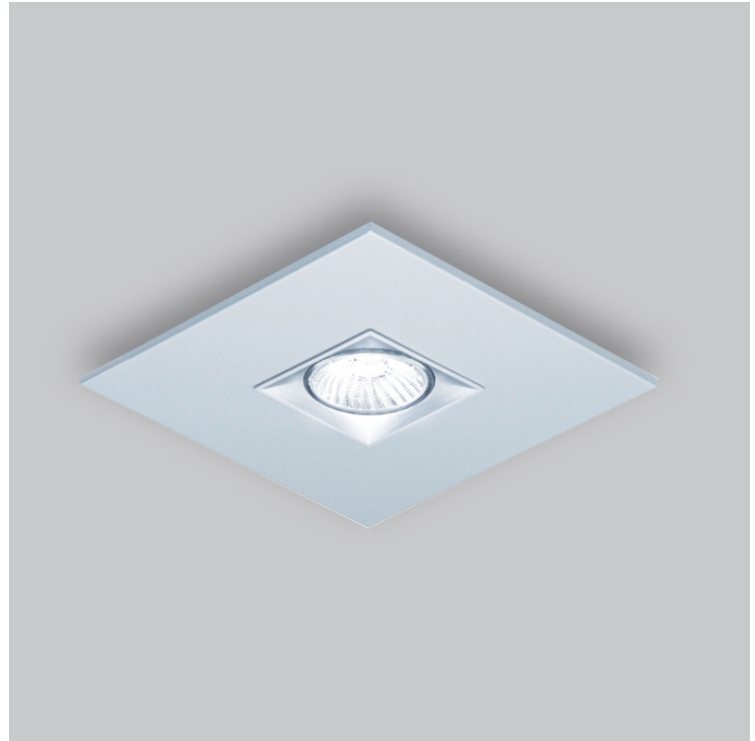

PROJECT	_____
TYPE	_____
SPECIFIER	_____
QUANTITY	_____
DATE	_____

POLIFEMO SINGLE LIGHT SURFACE

D92051-

base number   Finish
Options

1. To build a product code in our configurator select the specify button on the base model # product page
2. To build a manual product code on this datasheet choose from the options listed below in blue font and add the suffix to the base model #

GENERAL

Series: Polifemo _____
Subseries: Polifemo Single Light _____
Partner: Milan _____
Division: Design _____
Installation: Surface _____
Product Type: Downlight _____
Mounting Location: Ceiling _____
Light Distribution: Direct _____

PHYSICAL

Aperture Sizes - Downlights: 2" _____
Shape: Square _____
Length (mm): 200 _____
Length (in): 7 7/8 _____
Width (mm): 200 _____
Width (in): 7 7/8 _____
Height (mm): 76 _____
Height (in): 3 _____
Weight (kg): 1.63 _____
Weight (lbs): 3.59 _____
Fixture Finish: [GRY / WHI](#) _____
Fixture Material: Metal _____

ELECTRICAL

Number of Lamps: 1 _____
Lamp Type: LED Retrofit _____
Lamp Shape: MR16 _____
Bulb Included: Bulb Not Included _____
Max. Wattage Per Lamp (W): 4 _____
Lamp Base: GU10 _____
Input Voltage (V): 120 _____

RATINGS AND CERTIFICATIONS

Certified By: Certified for North American Standards _____