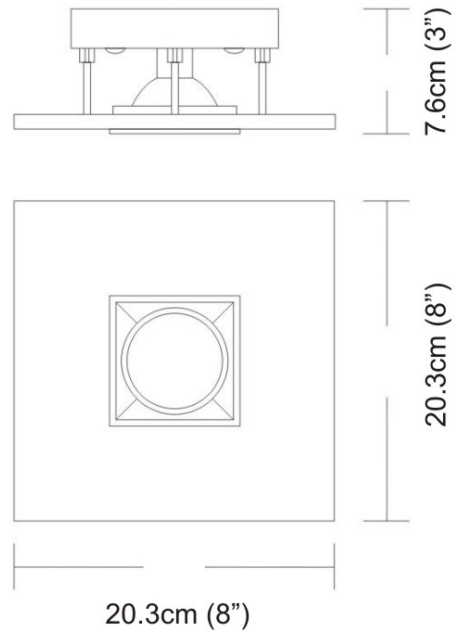

PROJECT	_____
TYPE	_____
SPECIFIER	_____
QUANTITY	_____
DATE	_____

POLIFEMO SINGLE LIGHT SURFACE

D92051-

base number   Finish
Options

1. To build a product code in our configurator select the specify button on the base model # product page
2. To build a manual product code on this datasheet choose from the options listed below in blue font and add the suffix to the base model #

GENERAL

Series: Polifemo _____
Subseries: Polifemo Single Light _____
Partner: Milan _____
Division: Design _____
Installation: Surface _____
Product Type: Downlight _____
Mounting Location: Ceiling _____
Light Distribution: Direct _____

PHYSICAL

Aperture Sizes - Downlights: 2" _____
Shape: Square _____
Length (mm): 200 _____
Length (in): 7 7/8 _____
Width (mm): 200 _____
Width (in): 7 7/8 _____
Height (mm): 76 _____
Height (in): 3 _____
Weight (kg): 1.63 _____
Weight (lbs): 3.59 _____
Fixture Finish: [GRY / WHI](#) _____
Fixture Material: Metal _____

ELECTRICAL

Number of Lamps: 1 _____
Lamp Type: LED Retrofit _____
Lamp Shape: MR16 _____
Bulb Included: Bulb Not Included _____
Max. Wattage Per Lamp (W): 4 _____
Lamp Base: GU10 _____
Input Voltage (V): 120 _____

RATINGS AND CERTIFICATIONS

Certified By: Certified for North American Standards _____