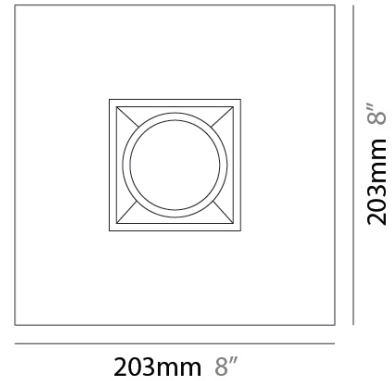

PROJECT	_____
TYPE	_____
SPECIFIER	_____
QUANTITY	_____
DATE	_____

POLIFEMO SINGLE LIGHT SURFACE

D92051-

base number   Finish
Options

1. To build a product code in our configurator select the specify button on the base model # product page
2. To build a manual product code on this datasheet choose from the options listed below in blue font and add the suffix to the base model #

GENERAL

Series: Polifemo _____
Subseries: Polifemo Single Light _____
Brand: Milan _____
Division: Design _____
Mounting Type: Surface _____
Mounting Location: Ceiling _____
Subcategory: Downlight _____

PHYSICAL

Shape: Square _____
Length (mm): 200 _____
Length (in): 7 7/8 _____
Width (mm): 200 _____
Width (in): 7 7/8 _____
Height (mm): 76 _____
Height (in): 3 _____
Light Distribution: Direct _____
Weight (kg): 1.63 _____
Weight (lbs): 3.59 _____
Fixture Finish: GRY / WHI _____
Fixture Material: Metal _____

ELECTRICAL

Number of Lamps: 1 _____
Lamp Type: LED Retrofit _____
Lamp Shape: MR16 _____
Bulb Included: Bulb Not Included _____
Max. Wattage Per Lamp (W): 4 _____
Lamp Base: GU10 _____
Input Voltage (V): 120 _____

RATINGS AND CERTIFICATIONS

Certified By: Certified for North American Standards _____