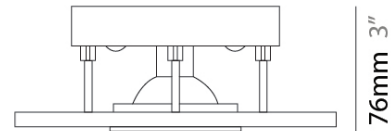

PROJECT	_____
TYPE	_____
SPECIFIER	_____
QUANTITY	_____
DATE	_____

POLIFEMO SINGLE LIGHT SURFACE

D92051-

base number   Finish
Options

1. To build a product code in our configurator select the specify button on the base model # product page
2. To build a manual product code on this datasheet choose from the options listed below in blue font and add the suffix to the base model #

GENERAL

Series: Polifemo _____
Subseries: Polifemo Single Light _____
Brand: Milan _____
Division: Design _____
Mounting Type: Surface _____
Mounting Location: Ceiling _____
Subcategory: Downlight _____

PHYSICAL

Shape: Square _____
Length (mm): 200 _____
Length (in): 7 7/8 _____
Width (mm): 200 _____
Width (in): 7 7/8 _____
Height (mm): 76 _____
Height (in): 3 _____
Light Distribution: Direct _____
Weight (kg): 1.63 _____
Weight (lbs): 3.59 _____
Fixture Finish: GRY / WHI _____
Fixture Material: Metal _____

ELECTRICAL

Number of Lamps: 1 _____
Lamp Type: LED Retrofit _____
Lamp Shape: MR16 _____
Bulb Included: Bulb Not Included _____
Max. Wattage Per Lamp (W): 4 _____
Lamp Base: GU10 _____
Input Voltage (V): 120 _____

RATINGS AND CERTIFICATIONS

Certified By: Certified for North American Standards _____