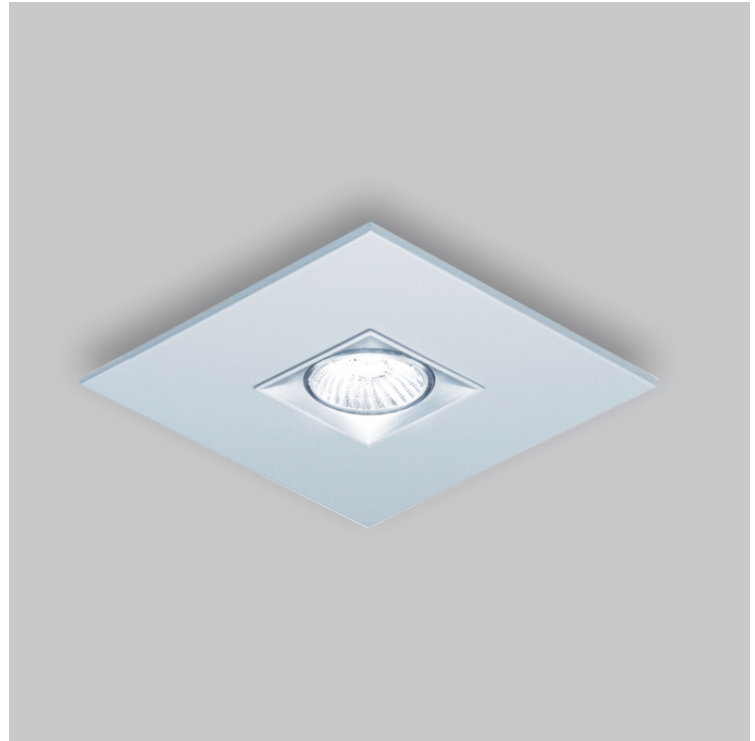

PROJECT	_____
TYPE	_____
SPECIFIER	_____
QUANTITY	_____
DATE	_____

POLIFEMO SINGLE LIGHT SURFACE

D92051-

base number   Finish
Options

1. To build a product code in our configurator select the specify button on the base model # product page
2. To build a manual product code on this datasheet choose from the options listed below in blue font and add the suffix to the base model #

GENERAL

Series: Polifemo _____
Subseries: Polifemo Single Light _____
Brand: Milan _____
Division: Design _____
Mounting Type: Surface _____
Mounting Location: Ceiling _____
Subcategory: Downlight _____

PHYSICAL

Shape: Square _____
Length (mm): 200 _____
Length (in): 7 7/8 _____
Width (mm): 200 _____
Width (in): 7 7/8 _____
Height (mm): 76 _____
Height (in): 3 _____
Light Distribution: Direct _____
Weight (kg): 1.63 _____
Weight (lbs): 3.59 _____
Fixture Finish: GRY / WHI _____
Fixture Material: Metal _____

ELECTRICAL

Number of Lamps: 1 _____
Lamp Type: LED Retrofit _____
Lamp Shape: MR16 _____
Bulb Included: Bulb Not Included _____
Max. Wattage Per Lamp (W): 4 _____
Lamp Base: GU10 _____
Input Voltage (V): 120 _____

RATINGS AND CERTIFICATIONS

Certified By: Certified for North American Standards _____