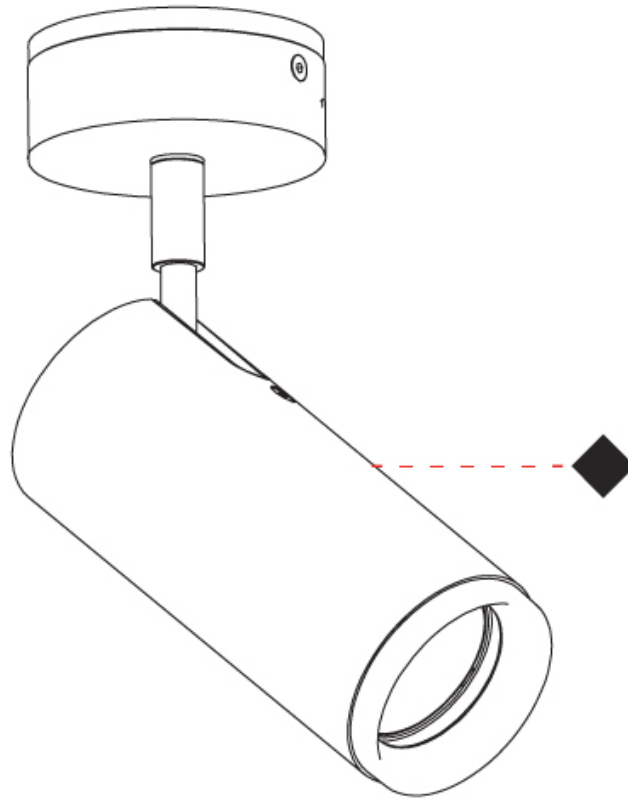

HAUL 1 LIGHT SURFACE

D92102R9-

PROJECT

TYPE

SPECIFIER

QUANTITY

DATE

D