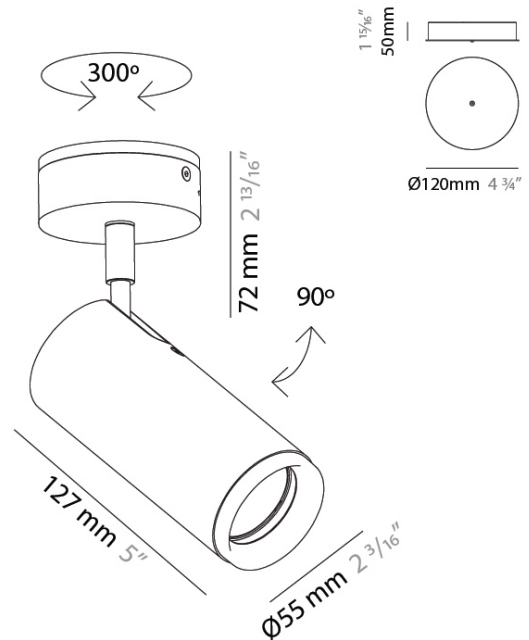

GENERAL

Series: Haul
 Subseries: Haul 1 Light
 Brand: Milan
 Division: Design
 Mounting Type: Surface
 Mounting Location: Ceiling
 Subcategory: Downlight

PHYSICAL

Shape: Cylinder
 Diameter (mm): 55
 Diameter (in): 2 3/16
 Height (mm): 127
 Height (in): 5
 Max. Overall Height (mm): 199
 Max. Overall Height (in): 7 13/16
 Extension (mm): 72
 Extension (in): 2 13/16
 Light Distribution: Adjustable / Direct
 Fixture Finish: MWL / MBQ
 Fixture Material: Extruded Aluminum

ELECTRICAL

Lamp Type: LED
 Input Wattage (W): 5
 Dimming: Electronic Low Voltage Dimming
 Input Voltage (V): 120Vac Direct Line

LED

Number of LEDs: 1
 Color Temperature (°K): 3000
 Max. Delivered Lumen (lm): 500
 CRI: >90 CRI
 Lamp Life (hrs): 50000

OPTICAL

Beam Angle: 35
 Adjustability: Rotational 300°; Tilt 90°

RATINGS AND CERTIFICATIONS

Certified By: Certified for North American Standards
 IP rating: IP20

HAUL 1 LIGHT SURFACE

D92102R9-

PROJECT

TYPE