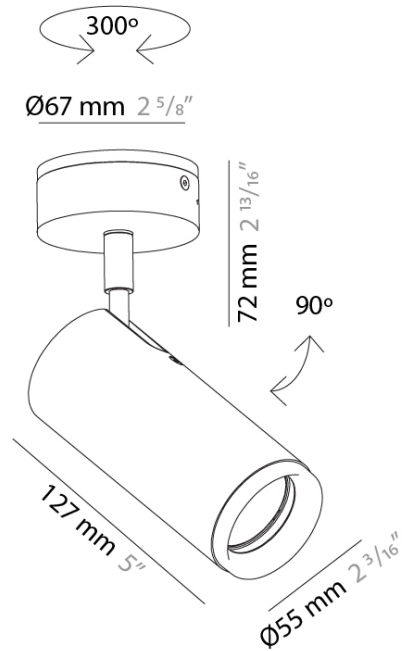

GENERAL

Series: Haul
Subseries: Haul 1 Light
Partner: Milan
Division: Design
Installation: Surface
Product Type: Downlight
Mounting Location: Ceiling
Light Distribution: Adjustable

PHYSICAL

Aperture Sizes - Downlights: 2"
Shape: Cylinder
Diameter (mm): 55
Diameter (in): 2 ³/₁₆"
Height (mm): 127
Height (in): 5
Max. Overall Height (mm): 199
Max. Overall Height (in): 7 ¹³/₁₆"
Extension (mm): 72
Extension (in): 2 ¹³/₁₆"
Fixture Finish: MWL / MBQ
Fixture Material: Extruded Aluminum

ELECTRICAL

Lamp Type: LED
Input Wattage (W): 5
Dimming: Electronic Low Voltage Dimming
Input Voltage (V): 120Vac Direct Line

LED

Number of LEDs: 1
Color Temperature (°K): 3000
Max. Delivered Lumen (lm): 500
CRI: >90 CRI
Lamp Life (hrs): 50000

OPTICAL

Beam Angle: 35
Adjustability: Rotational 300°; Tilt 90°

RATINGS AND CERTIFICATIONS

Certified By: Certified for North American Standards
IP rating: IP20

PROJECT
TYPE
SPECIFIER
QUANTITY
DATE

HAUL 1 LIGHT SURFACE