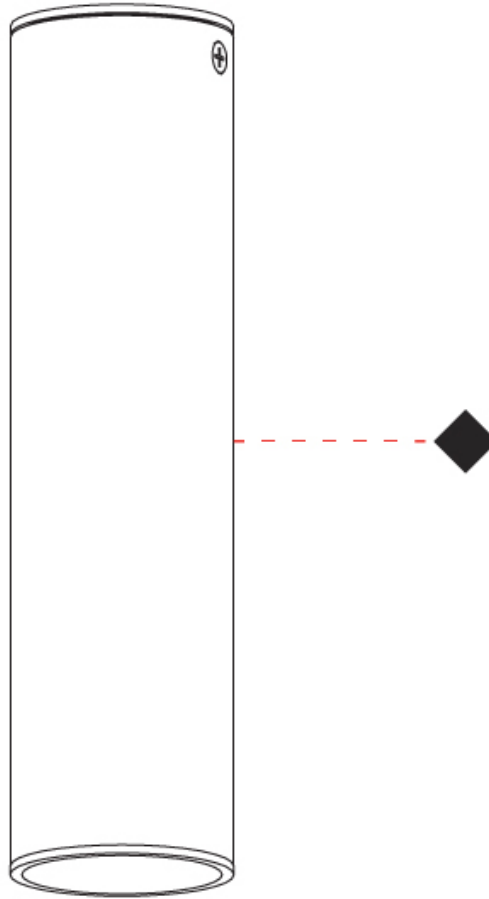

HAUL - CEILING SURFACE

D92105R9-

PROJECT _____

TYPE _____

SPECIFIER _____

QUANTITY _____

DATE _____

D