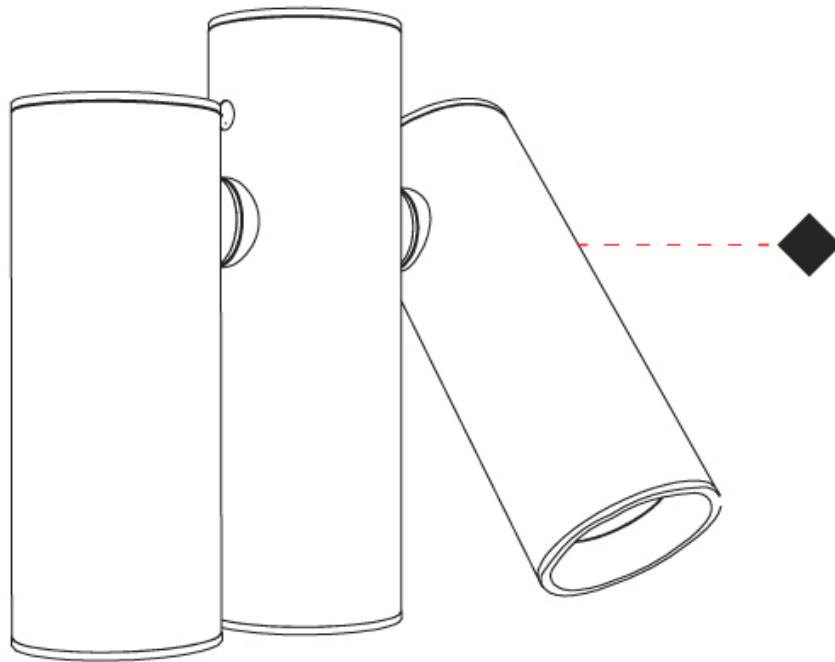

GENERAL

Series: Haul
 Subseries: Haul 3 Light
 Partner: Milan
 Division: Design
 Installation: Surface
 Product Type: Downlight
 Mounting Location: Ceiling
 Light Distribution: Adjustable

PHYSICAL

Aperture Sizes - Downlights: 1"
 Shape: Cylinder
 Length (mm): 130
 Length (in): 5 1/8
 Width (mm): 40
 Width (in): 1 9/16
 Height (mm): 123
 Height (in): 4 13/16
 Fixture Finish: MWL / MBQ
 Fixture Material: Extruded Aluminum

OPTICAL

Beam Angle: 35
 Adjustability: Rotational; Tilt 300°

RATINGS AND CERTIFICATIONS

Certified By: Certified for North American Standards
 IP rating: IP20

HAUL 3 LIGHT SURFACE

D92109R9-

PROJECT	_____
TYPE	_____
SPECIFIER	_____
QUANTITY	_____
DATE	_____