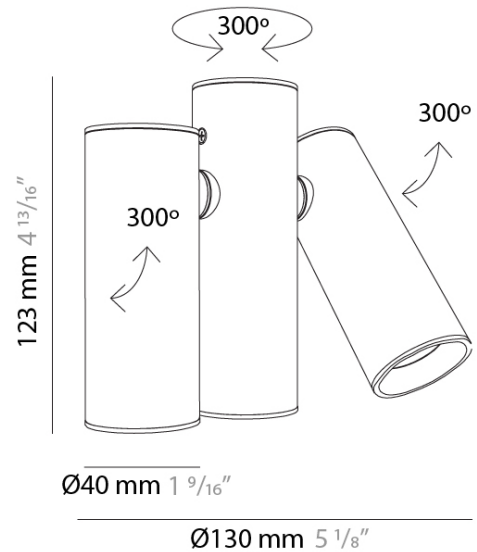

GENERAL

Series: Haul
 Subseries: Haul 3 Light
 Partner: Milan
 Division: Design
 Installation: Surface
 Product Type: Downlight
 Mounting Location: Ceiling
 Light Distribution: Adjustable

PHYSICAL

Aperture Sizes - Downlights: 1"
 Shape: Cylinder
 Length (mm): 130
 Length (in): 5 1/8
 Width (mm): 40
 Width (in): 1 9/16
 Height (mm): 123
 Height (in): 4 13/16
 Fixture Finish: MWL / MBQ
 Fixture Material: Extruded Aluminum

ELECTRICAL

Lamp Type: LED
 Input Wattage (W): 15
 Total Output Wattage (W): 12
 Dimming: Electronic Low Voltage Dimming
 Input Voltage (V): 120Vac Direct Line

LED

Number of LEDs: 3
 Color Temperature (°K): 3000
 Max. Delivered Lumen (lm): 1500
 CRI: >90 CRI
 Lamp Life (hrs): 50000

OPTICAL

Beam Angle: 35
 Adjustability: Rotational; Tilt 300°

RATINGS AND CERTIFICATIONS

Certified By: Certified for North American Standards
 IP rating: IP20

HAUL 3 LIGHT SURFACE

D92109R9-

PROJECT	_____
TYPE	_____
SPECIFIER	_____
QUANTITY	_____
DATE	_____