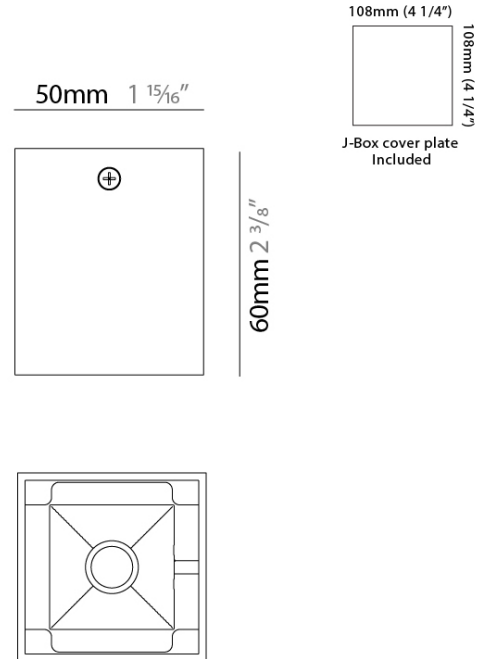

DAU SINGLE SURFACE

D92130R9-

base number Finish Options

1. To build a product code in our configurator select the specify button on the base model # product page
2. To build a manual product code on this datasheet choose from the options listed below in blue font and add the suffix to the base model #

GENERAL

Series: Dau
Subseries: Dau Single
Partner: Milan
Division: Design
Installation: Surface
Product Type: Downlight
Mounting Location: Ceiling
Light Distribution: Direct

PHYSICAL

Aperture Sizes - Downlights: 1"
Shape: Cube
Length (mm): 50
Length (in): 2
Width (mm): 50
Width (in): 2
Height (mm): 60
Height (in): 2 3/8
Fixture Finish: [BAL / MWL / BSL](#)
Fixture Material: Extruded Aluminum

ELECTRICAL

Lamp Type: LED
Input Wattage (W): 5
Dimming: Electronic Low Voltage Dimming
Input Voltage (V): 120Vac Direct Line

LED

Number of LEDs: 1
Color Temperature (°K): 3000
Max. Delivered Lumen (lm): 500
CRI: >90 CRI
Lamp Life (hrs): 50000

RATINGS AND CERTIFICATIONS

Certified By: Certified for North American Standards
IP rating: IP20

PROJECT
TYPE
SPECIFIER
QUANTITY
DATE