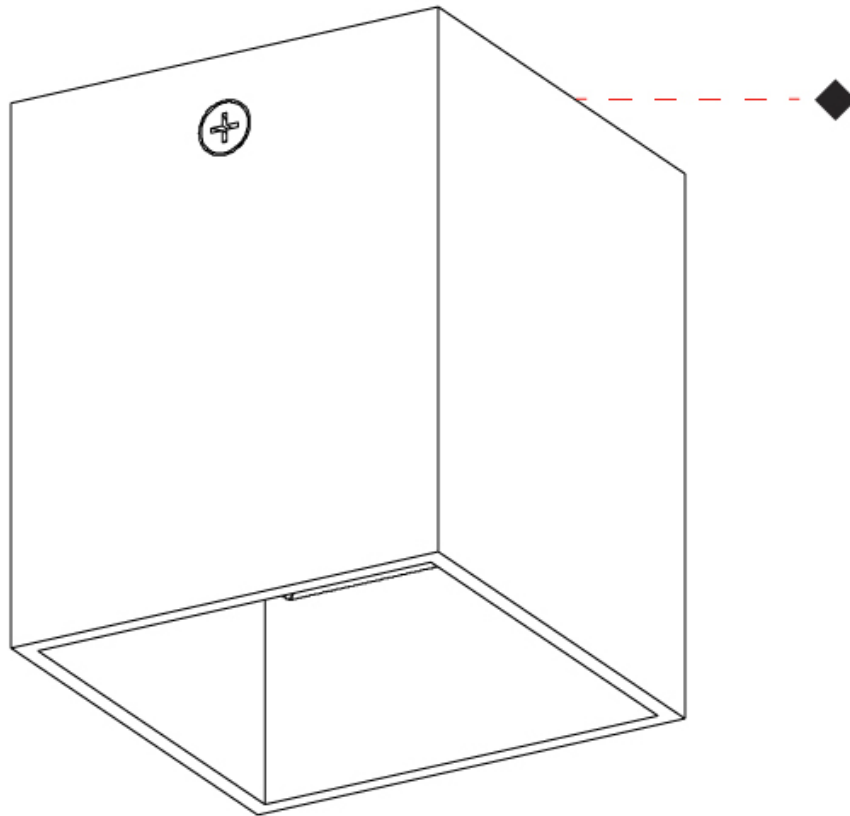

DAU SINGLE SURFACE

D92130R9-

PROJECT	_____
TYPE	_____
SPECIFIER	_____
QUANTITY	_____
DATE	_____

D