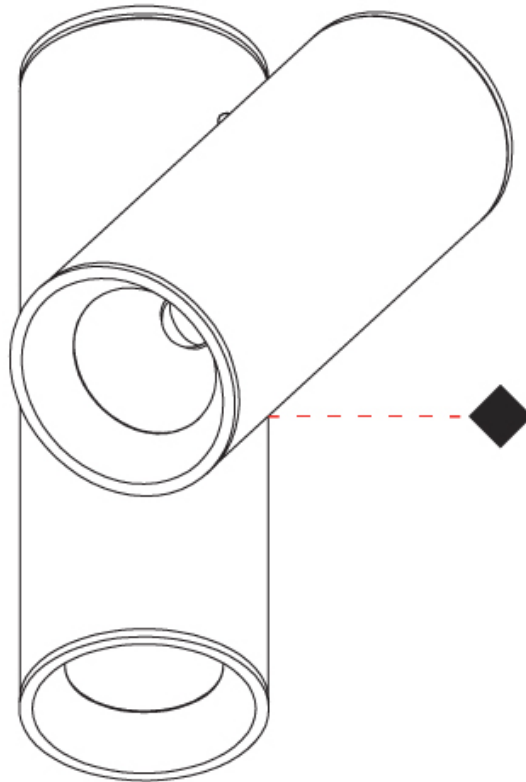

HAUL 2 LIGHT SURFACE

D92192R9-

PROJECT

TYPE

SPECIFIER

QUANTITY

DATE

D