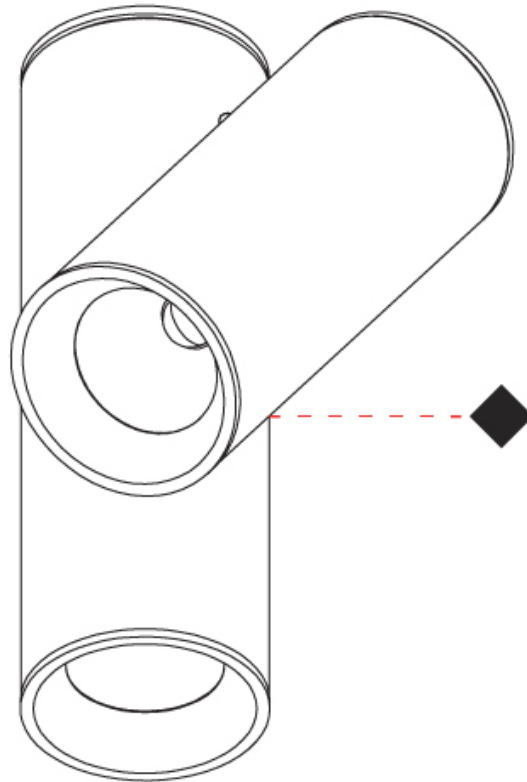

HAUL 2 LIGHT SURFACE

D92192R9-

PROJECT

TYPE

SPECIFIER

QUANTITY

DATE

D