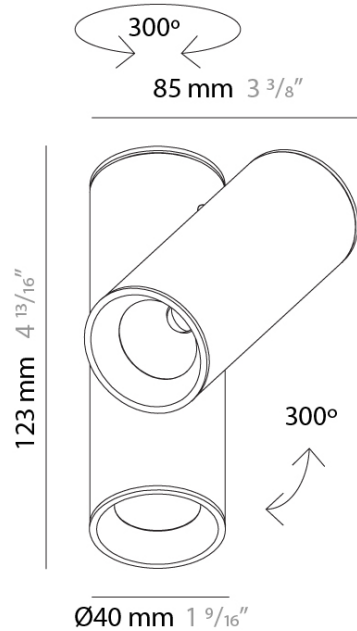

GENERAL

Series: Haul
 Subseries: Haul 2 Light
 Brand: Milan
 Division: Design
 Mounting Type: Surface
 Mounting Location: Ceiling
 Subcategory: Spots

PHYSICAL

Shape: Cylinder
 Diameter (mm): 40
 Diameter (in): 1 9/16
 Width (mm): 85
 Width (in): 3 3/8
 Height (mm): 80
 Height (in): 4 1/4
 Light Distribution: Adjustable / Direct
 Fixture Finish: MWL / MBQ
 Fixture Material: Extruded Aluminum

ELECTRICAL

Lamp Type: LED
 Input Wattage (W): 10
 Total Output Wattage (W): 8
 Dimming: Electronic Low Voltage Dimming
 Input Voltage (V): 120Vac Direct Line

LED

Number of LEDs: 2
 Color Temperature (°K): 3000
 Max. Delivered Lumen (lm): 1000
 CRI: >90 CRI
 Lamp Life (hrs): 50000

OPTICAL

Beam Angle: 35
 Adjustability: Rotational; Tilt 300°

RATINGS AND CERTIFICATIONS

Certified By: Certified for North American Standards
 IP rating: IP20

HAUL 2 LIGHT SURFACE

D92192R9-

PROJECT

TYPE