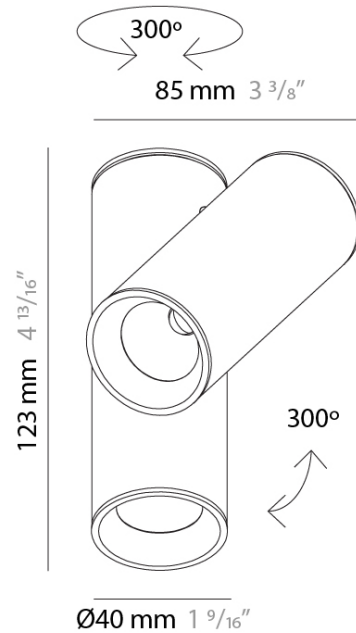

GENERAL

Series: Haul
Subseries: Haul 2 Light
Partner: Milan
Division: Design
Installation: Surface
Product Type: Spots
Mounting Location: Ceiling
Light Distribution: Adjustable

PHYSICAL

Aperture Sizes - Downlights: 1"
Shape: Cylinder
Diameter (mm): 40
Diameter (in): 1 7/16
Width (mm): 85
Width (in): 3 3/8
Height (mm): 80
Height (in): 4 1/8
Fixture Finish: MWL / MBQ
Fixture Material: Extruded Aluminum

OPTICAL

Beam Angle: 35
Adjustability: Rotational; Tilt 300°

RATINGS AND CERTIFICATIONS

Certified By: Certified for North American Standards
IP rating: IP20

PROJECT
TYPE
SPECIFIER
QUANTITY
DATE

HAUL 2 LIGHT SURFACE