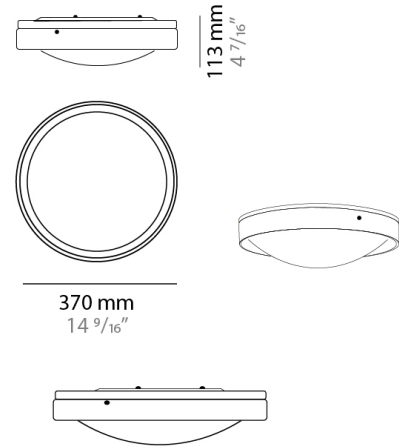

PROJECT	_____
TYPE	_____
SPECIFIER	_____
QUANTITY	_____
DATE	_____

ALINA SURFACE

D92230-

base number   Finish
Options

1. To build a product code in our configurator select the specify button on the base model # product page
2. To build a manual product code on this datasheet choose from the options listed below in blue font and add the suffix to the base model #

GENERAL

Series: Alina _____
Brand: Milan _____
Division: Design _____
Mounting Type: Surface _____
Mounting Location: Ceiling _____
Subcategory: Ambient _____

PHYSICAL

Shape: Disc _____
Diameter (mm): 370 _____
Diameter (in): 14 ⁹/₁₆ _____
Height (mm): 113 _____
Height (in): 4 ⁷/₁₆ _____
Light Distribution: Direct / Indirect _____
Diffuser: PMMA - Satin Opal _____
Fixture Finish: [BUG](#) / [MGG](#) / [SSB](#) / [WGL](#) _____
Fixture Material: Metal _____

ELECTRICAL

Number of Lamps: 2 _____
Lamp Type: LED Retrofit _____
Bulb Included: Bulb Not Included _____
Total Output Wattage (W): 20 _____
Max. Wattage Per Lamp (W): 10 _____
Lamp Base: E26 _____
Input Voltage (V): 120 _____
Upon Request: 277Vac / GU24 _____

RATINGS AND CERTIFICATIONS

Certified By: Certified for North American Standards _____
IP rating: IP20 _____