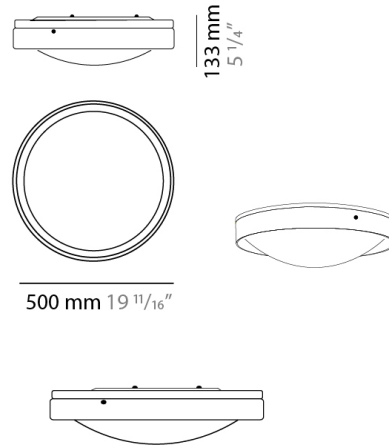

PROJECT	_____
TYPE	_____
SPECIFIER	_____
QUANTITY	_____
DATE	_____

ALINA SURFACE

D92234-

base number   Finish
Options

1. To build a product code in our configurator select the specify button on the base model # product page
2. To build a manual product code on this datasheet choose from the options listed below in blue font and add the suffix to the base model #

GENERAL

Series: Alina _____
Partner: Milan _____
Division: Design _____
Installation: Surface _____
Product Type: Ceiling Surface _____
Mounting Location: Ceiling _____
Light Distribution: Direct / Indirect _____

PHYSICAL

Shape: Disc _____
Diameter (mm): 500 _____
Diameter (in): 19 ¹¹/₁₆ _____
Height (mm): 133 _____
Height (in): 5 ¹/₄ _____
Diffuser: PMMA - Satin Opal _____
Fixture Finish: [BUG](#) / [MGG](#) / [SSB](#) / [WGL](#) _____
Fixture Material: Metal /rylic _____

ELECTRICAL

Number of Lamps: 3 _____
Lamp Type: LED Retrofit _____
Lamp Shape: A19 _____
Bulb Included: Bulb Not Included _____
Max. Wattage Per Lamp (W): 10 _____
Lamp Base: E26 _____
Input Voltage (V): 120 _____
Upon Request: 277Vac / GU24 _____

RATINGS AND CERTIFICATIONS

Certified By: Certified for North American Standards _____
IP rating: IP20 _____