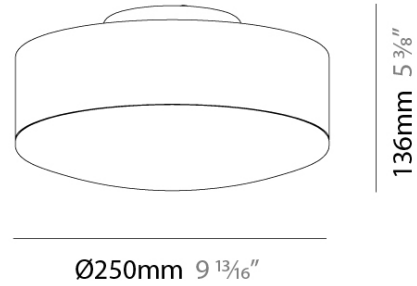

EMBOSS SURFACE

D92244-

GENERAL

Division: Design _____

Series: Emboss _____

Mounting Type: Surface _____

Mounting Location: Ceiling _____

Subcategory: Ambient _____

Brand: Milan _____

PHYSICAL

Shape: Cylinder _____

Diameter (mm): 250 _____

Diameter (in): 9 ¹³/₁₆ _____

Height (mm): 136 _____

Height (in): 5 ³/₈ _____

Light Distribution: Direct / Indirect _____

Diffuser: Satin Finish Injected Polycarbonate _____

Fixture Finish: CHR / MWL / MBQ _____

Fixture Material: Stamped Steel _____

ELECTRICAL

Number of Lamps: 1 _____

Lamp Type: LED Retrofit _____

Bulb Included: Bulb Not Included _____

Lamp Base: E26 _____

Driver Included: No _____

Input Voltage (V): 120 _____

Max. Wattage Per Lamp (W): 5.5 _____

LED

OPTICAL

RATINGS AND CERTIFICATIONS

Certified By: Certified for North American Standards _____

IP rating: IP20 _____