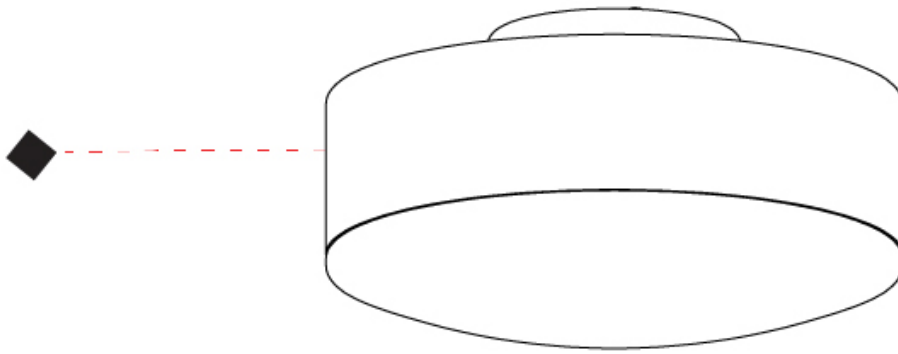

Brand: Milan _____

PHYSICAL

Shape: Cylinder _____

Diameter (mm): 250 _____

Diameter (in): 9 ¹³/₁₆ _____

Height (mm): 136 _____

Height (in): 5 ³/₈ _____

Light Distribution: Direct / Indirect _____

IP rating: IP20 _____

EMBOSS SURFACE

D92244-

PROJECT _____

TYPE _____

NOTES _____

QUANTITY _____

DATE _____