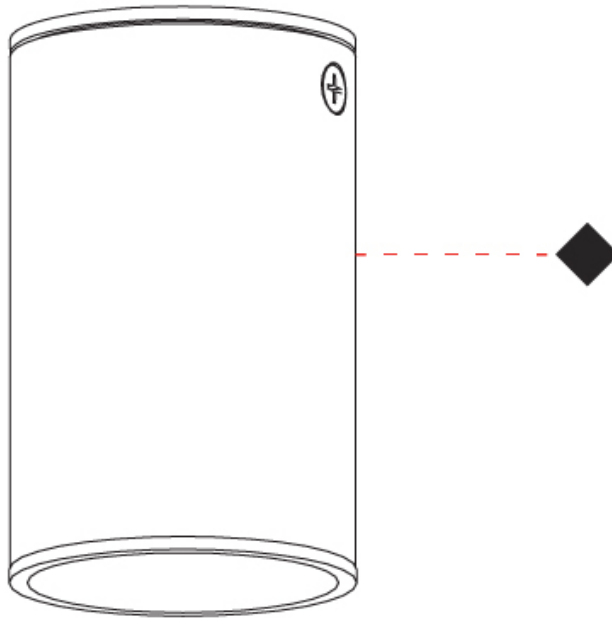

HAUL - CEILING SURFACE

D92248-

PROJECT

TYPE

SPECIFIER

QUANTITY

DATE

D