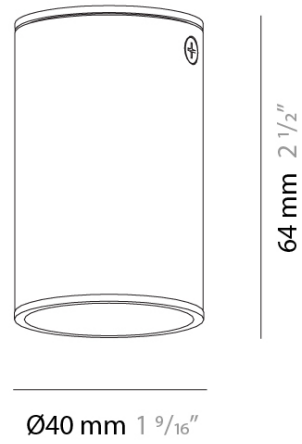

GENERAL

Series: Haul
Subseries: Haul - Ceiling
Partner: Milan
Division: Design
Installation: Surface
Product Type: Downlight
Mounting Location: Ceiling
Light Distribution: Direct

PHYSICAL

Aperture Sizes - Downlights: 1"
Shape: Cylinder
Diameter (mm): 40
Diameter (in): 1 ⁹/₁₆
Height (mm): 64
Height (in): 2 ¹/₂
Fixture Finish: [MWL / MBQ](#)
Fixture Material: Extruded Aluminum

OPTICAL

Beam Angle: 35

RATINGS AND CERTIFICATIONS

Certified By: Certified for North American Standards
IP rating: IP20

PROJECT
TYPE
SPECIFIER
QUANTITY
DATE

HAUL - CEILING SURFACE

D92248-

PROJECT