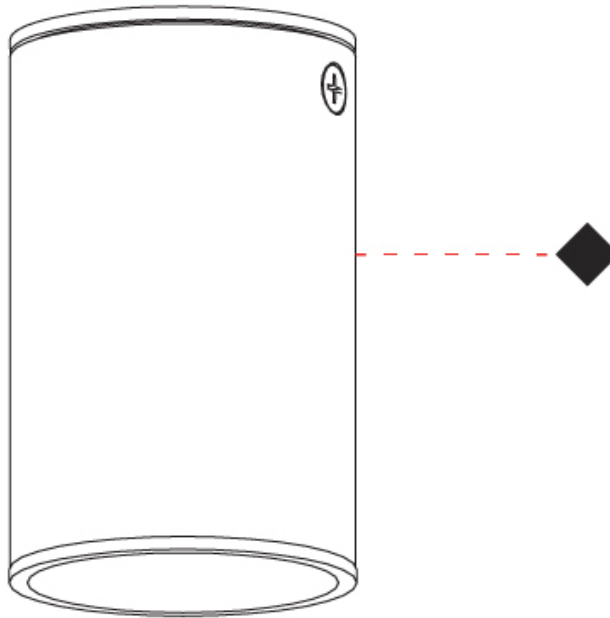

GENERAL

Series: Haul
Subseries: Haul - Ceiling
Brand: Milan
Division: Design
Mounting Type: Surface
Mounting Location: Ceiling
Subcategory: Downlight

PHYSICAL

Shape: Cylinder
Diameter (mm): 40
Diameter (in): 1 9/16
Height (mm): 64
Height (in): 2 1/2
Light Distribution: Direct
Fixture Finish: MWL / MBQ
Fixture Material: Extruded Aluminum

HAUL - CEILING SURFACE

D92248-

PROJECT

TYPE

SPECIFIER

QUANTITY

DATE

D