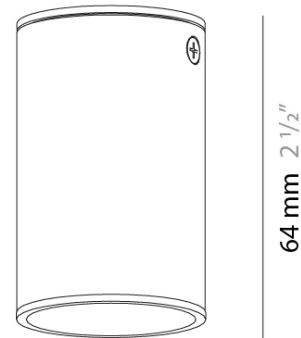

GENERAL

Series: Haul
Subseries: Haul - Ceiling
Brand: Milan
Division: Design
Mounting Type: Surface
Mounting Location: Ceiling
Subcategory: Downlight

PHYSICAL

Shape: Cylinder
Diameter (mm): 40
Diameter (in): 1 9/16
Height (mm): 64
Height (in): 2 1/2
Light Distribution: Direct
Fixture Finish: MWL / MBQ
Fixture Material: Extruded Aluminum

OPTICAL

Beam Angle: 35

RATINGS AND CERTIFICATIONS

Certified By: Certified for North American Standards
IP rating: IP20

PROJECT	_____
TYPE	_____
SPECIFIER	_____
QUANTITY	_____
DATE	_____

Ø40 mm 1 9/16"

64 mm 2 1/2"