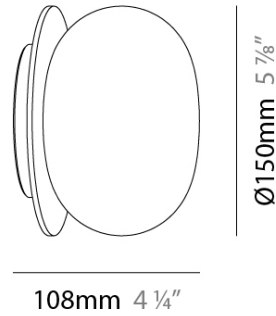

KNOCK SURFACE

D92254

base number

1. To build a product code in our configurator select the specify button on the base model # product page
2. To build a manual product code on this datasheet choose from the options listed below in blue font and add the suffix to the base model #

GENERAL

Series: Knock
Partner: Milan
Division: Design
Installation: Surface
Product Type: Ceiling Surface
Mounting Location: Ceiling

PHYSICAL

Shape: Round
Diameter (mm): 150
Diameter (in): 5 7/8
Height (mm): 108
Height (in): 4 1/4
Weight (kg): 0.45
Weight (lbs): 0.999
Diffuser: Glass - Opal
Holder Finish: MBQ
Accent Finish: ASH
Fixture Material: Metal / Wood
Primary Material: Wood

ELECTRICAL

Number of Lamps: 1
Lamp Type: LED Retrofit
Bulb Included: Bulb Not Included
Total Output Wattage (W): 4.8
Max. Wattage Per Lamp (W): 4.8
Lamp Base: G9
Input Voltage (V): 120

RATINGS AND CERTIFICATIONS

Certified By: CSA Certified to UL and CSA Standards
IP rating: IP20

PROJECT

TYPE

SPECIFIER

QUANTITY

DATE