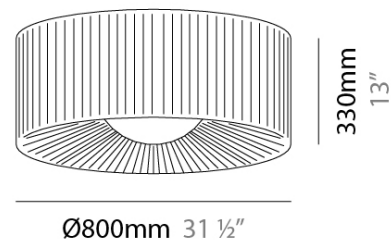

PROJECT	_____
TYPE	_____
SPECIFIER	_____
QUANTITY	_____
DATE	_____

LAP SURFACE

D92258

base number

1. To build a product code in our configurator select the specify button on the base model # product page
2. To build a manual product code on this datasheet choose from the options listed below in blue font and add the suffix to the base model #

GENERAL

Series: Lap _____
Partner: Milan _____
Division: Design _____
Installation: Surface _____
Product Type: Ceiling Surface _____
Mounting Location: Ceiling _____

PHYSICAL

Shape: Round _____
Diameter (mm): 800 _____
Diameter (in): 31 1/2 _____
Height (mm): 330 _____
Height (in): 13 _____
Weight (kg): 8.2 _____
Weight (lbs): 17.999 _____
Diffuser: Glass - Opal _____
Fixture Finish: MWL _____
Accent Finish: ECR _____
Fixture Material: Metal / Satin Ribbon _____
Primary Material: Fabric _____

ELECTRICAL

Number of Lamps: 3 _____
Lamp Type: LED Retrofit _____
Bulb Included: Bulb Not Included _____
Total Output Wattage (W): 36 _____
Max. Wattage Per Lamp (W): 12 _____
Lamp Base: E26 _____
Input Voltage (V): 120 _____
Upon Request: 277Vac / GU24 _____

RATINGS AND CERTIFICATIONS

Certified By: CSA Certified to UL and CSA Standards _____
IP rating: IP20 _____