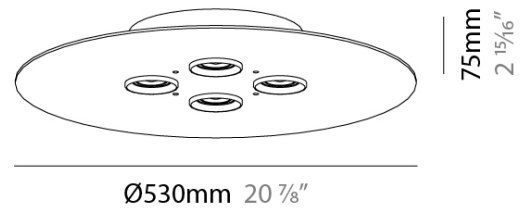

EQUAL SURFACE

D92263

base number

PROJECT	
TYPE	
SPECIFIER	
QUANTITY	
DATE	

1. To build a product code in our configurator select the specify button on the base model # product page
2. To build a manual product code on this datasheet choose from the options listed below in blue font and add the suffix to the base model #

GENERAL

Series: Equal
Partner: Milan
Division: Design
Installation: Surface
Product Type: Downlight
Mounting Location: Ceiling

PHYSICAL

Aperture Sizes - Downlights: 1"
Shape: Round
Diameter (mm): 530
Diameter (in): 20 7/8"
Height (mm): 75
Height (in): 2 15/16"
Weight (kg): 4.5
Weight (lbs): 9.999
Diffuser: Glass - Opal
Fixture Finish: Ash
Holder Finish: MWL
Fixture Material: Metal / Wood
Primary Material: Wood

ELECTRICAL

Number of Lamps: 4
Lamp Type: LED Retrofit
Lamp Shape: MR16
Bulb Included: Bulb Not Included
Total Output Wattage (W): 32
Max. Wattage Per Lamp (W): 8
Lamp Base: GU10
Input Voltage (V): 120

RATINGS AND CERTIFICATIONS

Certified By: CSA Certified to UL and CSA Standards
IP rating: IP20