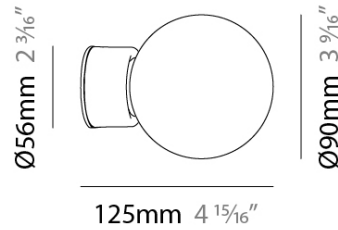

PHYSICAL

Shape: Abstract _____
 Diameter (mm): 90 _____
 Diameter (in): 3 3/16 _____
 Height (mm): 90 _____
 Depth (mm): 125 _____
 Height (in): 3 9/16 _____
 Depth (in): 4 15/16 _____
 Diffuser: Glass - Opal _____
 Fixture Finish: [AGL / MCL / MKL](#) _____
 Fixture Material: Glass / Metal _____
 Primary Material: Glass _____

Certified By: Certified for North American Standards _____
 IP rating: IP20 _____

4 1/4"
 Ø108mm

J-Box cover plate
 Included

D92266-

PROJECT

TYPE

SPECIFIER

QUANTITY