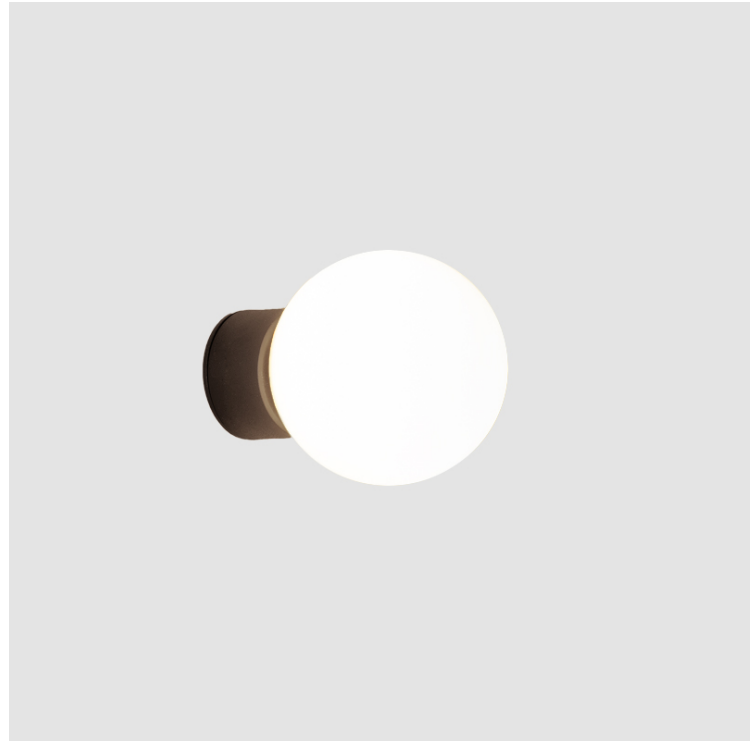

SYMPHONY SURFACE

D92266-

base number   Finish
Options

PROJECT	_____
TYPE	_____
SPECIFIER	_____
QUANTITY	_____
DATE	_____

1. To build a product code in our configurator select the specify button on the base model # product page
2. To build a manual product code on this datasheet choose from the options listed below in blue font and add the suffix to the base model #

GENERAL

Series: Symphony _____
Partner: Milan _____
Division: Design _____
Installation: Surface _____
Product Type: Wall Surface _____
Mounting Location: Wall _____
Light Distribution: Adjustable _____

PHYSICAL

Shape: Abstract _____
Diameter (mm): 90 _____
Diameter (in): 3 3/16 _____
Height (mm): 90 _____
Depth (mm): 125 _____
Height (in): 3 9/16 _____
Depth (in): 4 15/16 _____
Diffuser: Glass - Opal _____
Fixture Finish: [AGL / MCL / MKL](#) _____
Fixture Material: Glass / Metal _____
Primary Material: Glass _____

ELECTRICAL

Number of Lamps: 1 _____
Lamp Type: LED Retrofit _____
Bulb Included: Bulb Not Included _____
Max. Wattage Per Lamp (W): 4.8 _____
Lamp Base: G9 _____
Input Voltage (V): 120 _____

RATINGS AND CERTIFICATIONS

Certified By: Certified for North American Standards _____
IP rating: IP20 _____

4 1/4"
Ø108mm

J-Box cover plate
Included