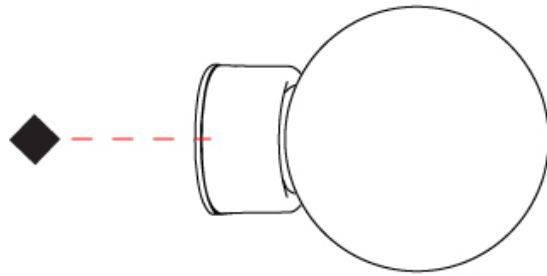

SYMPHONY SURFACE

D92266-

PROJECT

TYPE

SPECIFIER

QUANTITY

DATE