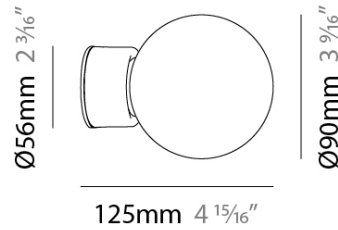

#### PHYSICAL

Shape: Abstract \_\_\_\_\_  
 Diameter (mm): 90 \_\_\_\_\_  
 Diameter (in): 3 <sup>9</sup>/<sub>16</sub> \_\_\_\_\_  
 Height (mm): 90 \_\_\_\_\_  
 Depth (mm): 125 \_\_\_\_\_  
 Height (in): 3 <sup>9</sup>/<sub>16</sub> \_\_\_\_\_  
 Depth (in): 4 <sup>15</sup>/<sub>16</sub> \_\_\_\_\_  
 Light Distribution: Direct \_\_\_\_\_  
 Diffuser: Glass - Opal \_\_\_\_\_  
 Fixture Finish: [AGL](#) / [MCL](#) / [MKL](#) \_\_\_\_\_  
 Fixture Material: Glass / Metal \_\_\_\_\_

#### RATINGS AND CERTIFICATIONS

Certified By: Certified for North American Standards \_\_\_\_\_  
 IP rating: IP20 \_\_\_\_\_

4 ¼"  
 Ø108mm

J-Box cover plate  
 Included