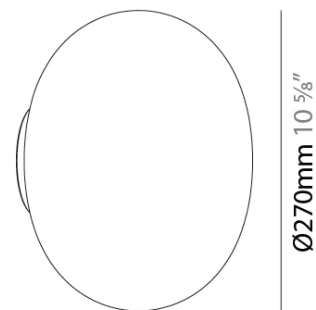

GENERAL

Series: Span
Partner: Milan
Division: Design
Installation: Surface
Product Type: Ceiling Surface
Mounting Location: Ceiling

PHYSICAL

Shape: Sphere
Diameter (mm): 270
Diameter (in): 14 ³/₈
Height (mm): 270
Depth (mm): 183
Height (in): 14 ³/₈
Depth (in): 7 ³/₁₆
Diffuser: Glass - Opal
Fixture Finish: WHI
Holder Finish: MBQ
Fixture Material: Glass / Metal
Primary Material: Glass
Cable Details: 2635mm / 103 3/4" Cable

Certified By: Certified for North American Standards
IP rating: IP20

183mm 7 ¹³/₁₆"

ZANEEN®

SPAN SURFACE

COLOR FINISH CHART

PROJECT _____

TYPE _____

SPECIFIER _____