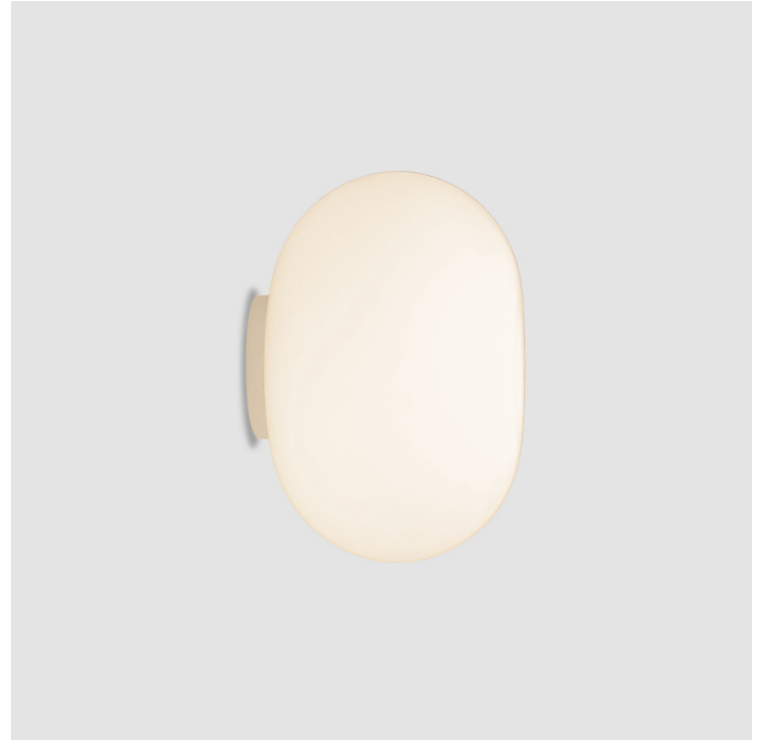

SPAN SURFACE

D92268

base number

1. To build a product code in our configurator select the specify button on the base model # product page
2. To build a manual product code on this datasheet choose from the options listed below in blue font and add the suffix to the base model #

GENERAL

Series: Span
Partner: Milan
Division: Design
Installation: Surface
Product Type: Ceiling Surface
Mounting Location: Ceiling

PHYSICAL

Shape: Sphere
Diameter (mm): 270
Diameter (in): 14 ³/₈
Height (mm): 270
Depth (mm): 183
Height (in): 14 ³/₈
Depth (in): 7 ³/₁₆
Diffuser: Glass - Opal
Fixture Finish: WHI
Holder Finish: MBQ
Fixture Material: Glass / Metal
Primary Material: Glass
Cable Details: 2635mm / 103 3/4" Cable

ELECTRICAL

Number of Lamps: 1
Lamp Type: LED Retrofit
Bulb Included: Bulb Not Included
Max. Wattage Per Lamp (W): 13
Lamp Base: E26
Input Voltage (V): 120
Upon Request: GU24 / 277Vac

RATINGS AND CERTIFICATIONS

Certified By: Certified for North American Standards
IP rating: IP20