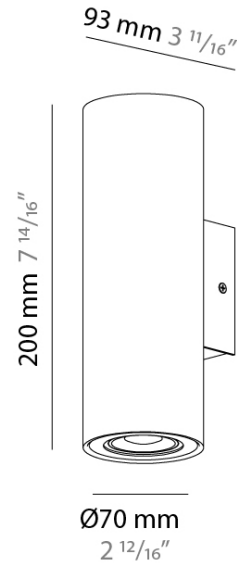

KRONN SINGLE SURFACE

D93098-

base number   Finish
Options

PROJECT	_____
TYPE	_____
SPECIFIER	_____
QUANTITY	_____
DATE	_____

1. To build a product code in our configurator select the specify button on the base model # product page
2. To build a manual product code on this datasheet choose from the options listed below in blue font and add the suffix to the base model #

GENERAL

Series: Kronn
Subseries: Kronn Single
Partner: Milan
Division: Design
Installation: Surface
Product Type: Wall Surface
Mounting Location: Wall
Light Distribution: Direct / Indirect

PHYSICAL

Shape: Cylinder
Diameter (mm): 70
Diameter (in): 2 7/8
Height (mm): 200
Depth (mm): 93
Height (in): 7 7/8
Depth (in): 3 11/16
Extension (mm): 93
Extension (in): 3 11/16
Fixture Finish: [CHR](#) / [MWL](#) / [MBQ](#)
Fixture Material: Extruded Aluminum

ELECTRICAL

Number of Lamps: 2
Lamp Type: LED Retrofit
Lamp Shape: MR16
Bulb Included: Bulb Not Included
Total Output Wattage (W): 10
Max. Wattage Per Lamp (W): 5
Lamp Base: GU10
Input Voltage (V): 120

RATINGS AND CERTIFICATIONS

Certified By: Certified for North American Standards
IP rating: IP20