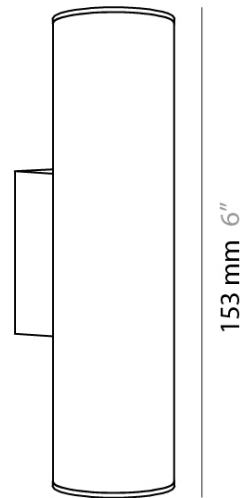

GENERAL

Series: Haul
Subseries: Haul - Wall
Brand: Milan
Division: Design
Mounting Type: Surface
Mounting Location: Wall
Subcategory: Up/Down Light

PHYSICAL

Shape: Cylinder
Diameter (mm): 40
Diameter (in): 1 ⁹/₁₆
Height (mm): 153
Height (in): 6
Extension (mm): 61
Extension (in): 2 ³/₈
Light Distribution: Direct / Indirect
Fixture Finish: MWL / MBQ
Fixture Material: Extruded Aluminum

OPTICAL

Beam Angle: 35

RATINGS AND CERTIFICATIONS

Certified By: Certified for North American Standards
IP rating: IP20

PROJECT
TYPE
SPECIFIER
QUANTITY
DATE

61 mm 2 ³/₈"

153 mm 6"

Ø40 mm 1 ⁹/₁₆"

HAUL - WALL SURFACE

D93136R9-

PROJECT

TYPE

SPECIFIER

QUANTITY

DATE

D