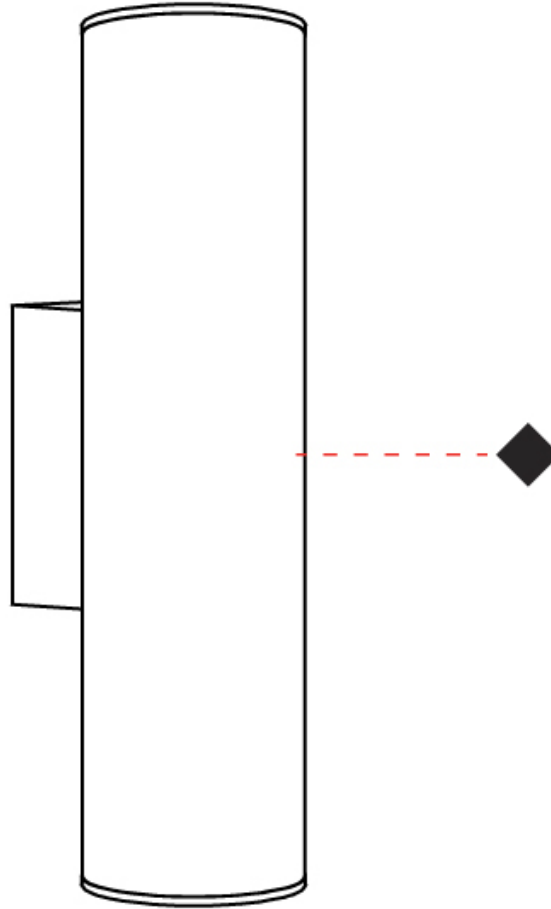

GENERAL

Series: Haul
Subseries: Haul - Wall
Brand: Milan
Division: Design
Mounting Type: Surface
Mounting Location: Wall
Subcategory: Up/Down Light

PHYSICAL

Shape: Cylinder
Diameter (mm): 40
Diameter (in): 1 ⁹/₁₆
Height (mm): 153
Height (in): 6
Extension (mm): 61
Extension (in): 2 ³/₈
Light Distribution: Direct / Indirect
Fixture Finish: MWL / MBQ
Fixture Material: Extruded Aluminum

HAUL - WALL SURFACE

D93136R9-

PROJECT

TYPE

SPECIFIER

QUANTITY

DATE

D