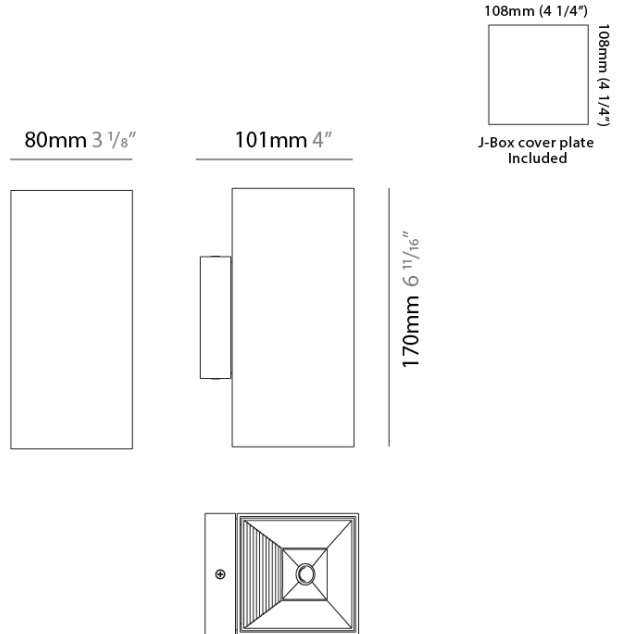

DAU SINGLE SURFACE

D93152R9-

base number Finish
Options

1. To build a product code in our configurator select the specify button on the base model # product page
2. To build a manual product code on this datasheet choose from the options listed below in blue font and add the suffix to the base model #

GENERAL

Series: Dau
Subseries: Dau Single
Partner: Milan
Division: Design
Installation: Surface
Product Type: Wall Surface
Mounting Location: Wall
Light Distribution: Direct / Indirect

PHYSICAL

Shape: Rectangle
Length (mm): 80
Length (in): 3 1/8
Height (mm): 170
Height (in): 6 11/16
Extension (mm): 101
Extension (in): 4
Fixture Finish: BAL / MWL / BSL
Fixture Material: Extruded Aluminum

ELECTRICAL

Lamp Type: LED
Input Wattage (W): 14
Dimming: Electronic Low Voltage Dimming
Input Voltage (V): 120Vac Direct Line

LED

Number of LEDs: 2
Color Temperature (°K): 3000
Max. Delivered Lumen (lm): 1330
CRI: >90 CRI
Lamp Life (hrs): 50000

RATINGS AND CERTIFICATIONS

Certified By: Certified for North American Standards
IP rating: IP44

PROJECT
TYPE
SPECIFIER
QUANTITY
DATE