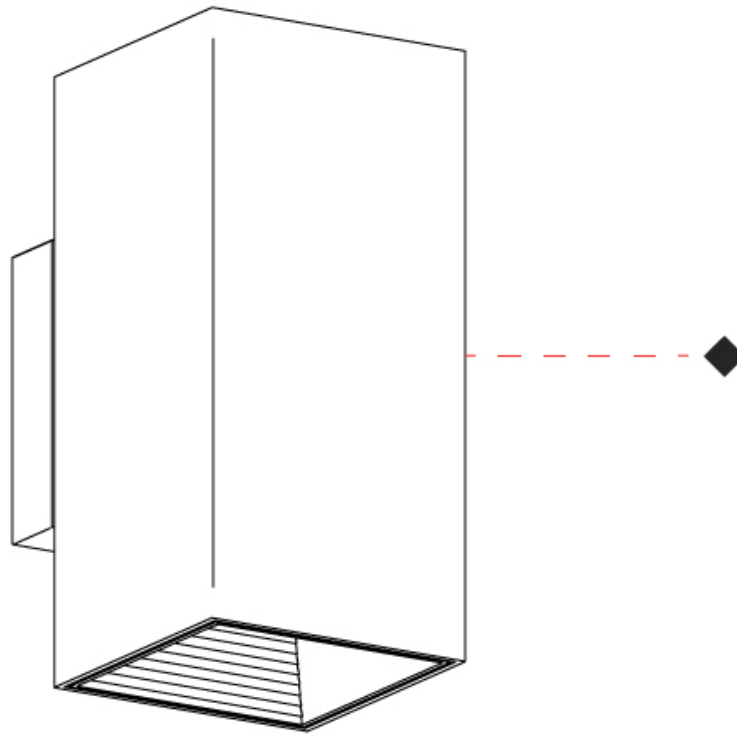

DAU SINGLE SURFACE

D93152R9-

PROJECT _____

TYPE _____

SPECIFIER _____

QUANTITY _____

DATE _____

D