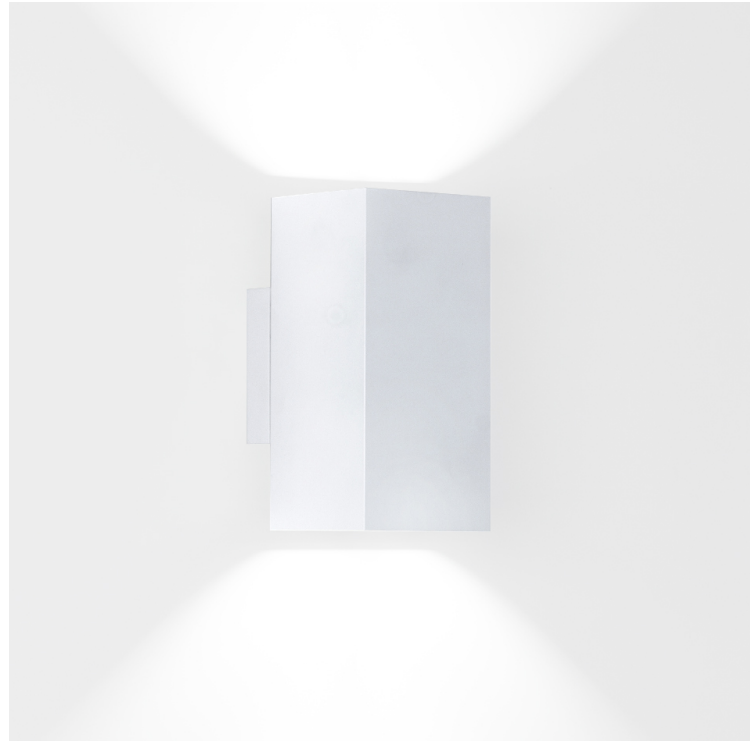

DAU SINGLE SURFACE

D93152R9-

base number Finish
Options

1. To build a product code in our configurator select the specify button on the base model # product page
2. To build a manual product code on this datasheet choose from the options listed below in blue font and add the suffix to the base model #

GENERAL

Series: Dau
Subseries: Dau Single
Partner: Milan
Division: Design
Installation: Surface
Product Type: Wall Surface
Mounting Location: Wall
Light Distribution: Direct / Indirect

PHYSICAL

Shape: Rectangle
Length (mm): 80
Length (in): 3 1/8
Height (mm): 170
Height (in): 6 11/16
Extension (mm): 101
Extension (in): 4
Fixture Finish: BAL / MWL / BSL
Fixture Material: Extruded Aluminum

ELECTRICAL

Lamp Type: LED
Input Wattage (W): 14
Dimming: Electronic Low Voltage Dimming
Input Voltage (V): 120Vac Direct Line

LED

Number of LEDs: 2
Color Temperature (°K): 3000
Max. Delivered Lumen (lm): 1330
CRI: >90 CRI
Lamp Life (hrs): 50000

RATINGS AND CERTIFICATIONS

Certified By: Certified for North American Standards
IP rating: IP44

PROJECT
TYPE
SPECIFIER
QUANTITY
DATE