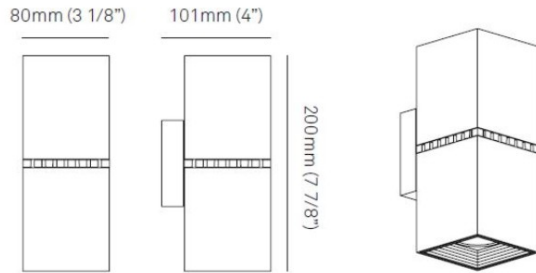

DAU DOUBLE SURFACE

D93195R9-

base number Finish Options

1. To build a product code in our configurator select the specify button on the base model # product page
2. To build a manual product code on this datasheet choose from the options listed below in blue font and add the suffix to the base model #

GENERAL

Series: Dau
Subseries: Dau Double
Brand: Milan
Division: Design
Mounting Type: Surface
Mounting Location: Wall
Subcategory: Up/Down Light

PHYSICAL

Shape: Rectangle
Length (mm): 80
Length (in): 3 1/8
Height (mm): 200
Depth (mm): 101
Height (in): 7 7/8
Depth (in): 4
Extension (mm): 101
Extension (in): 4
Light Distribution: Direct / Indirect
Fixture Finish: BAL / MWL / BSL
Fixture Material: Extruded Aluminum

ELECTRICAL

Lamp Type: LED
Total Output Wattage (W): 18.6
Dimming: Electronic Low Voltage Dimming
Input Voltage (V): 120

LED

Number of LEDs: 2
Color Temperature (°K): 3000
Nominal Lumen (lm): 1912
CRI: >90 CRI
Lamp Life (hrs): 50000

RATINGS AND CERTIFICATIONS

Certified By: Certified for North American Standards
IP rating: IP20

PROJECT _____
TYPE _____
SPECIFIER _____
QUANTITY _____
DATE _____