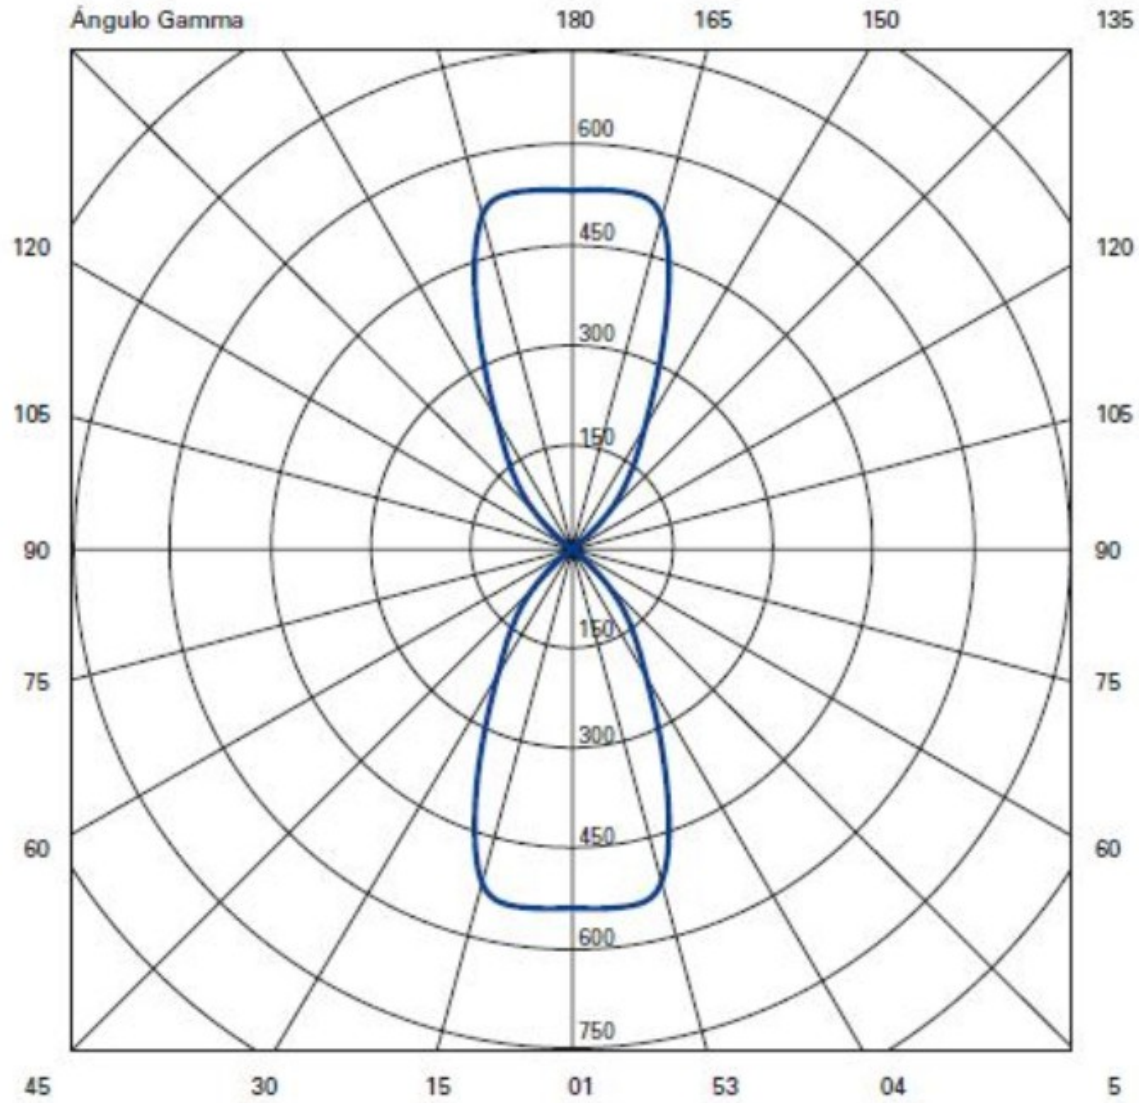

GENERAL

Series: Dau
 Subseries: Dau Double
 Brand: Milan
 Division: Design
 Mounting Type: Surface
 Mounting Location: Wall
 Subcategory: Up/Down Light

PHYSICAL

Shape: Rectangle
 Length (mm): 80
 Length (in): 3 1/8
 Height (mm): 200
 Depth (mm): 101
 Height (in): 7 7/8
 Depth (in): 4
 Extension (mm): 101
 Extension (in): 4
 Light Distribution: Direct / Indirect
 Fixture Finish: BAL / MWL / BSL
 Fixture Material: Extruded Aluminum

D

DAU DOUBLE SURFACE COLOR FINISH CHART

PROJECT _____

TYPE _____

SPECIFIER _____

QUANTITY _____

DATE _____

Fixture Finish