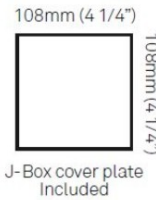

DAU DOUBLE SURFACE

D93195R9-

base number Finish Options

1. To build a product code in our configurator select the specify button on the base model # product page
2. To build a manual product code on this datasheet choose from the options listed below in blue font and add the suffix to the base model #

GENERAL

Series: Dau
Subseries: Dau Double
Brand: Milan
Division: Design
Mounting Type: Surface
Mounting Location: Wall
Subcategory: Up/Down Light

PHYSICAL

Shape: Rectangle
Length (mm): 80
Length (in): 3 1/8
Height (mm): 200
Depth (mm): 101
Height (in): 7 7/8
Depth (in): 4
Extension (mm): 101
Extension (in): 4
Light Distribution: Direct / Indirect
Fixture Finish: BAL / MWL / BSL
Fixture Material: Extruded Aluminum

ELECTRICAL

Lamp Type: LED
Total Output Wattage (W): 18.6
Dimming: Electronic Low Voltage Dimming
Input Voltage (V): 120

LED

Number of LEDs: 2
Color Temperature (°K): 3000
Nominal Lumen (lm): 1912
CRI: >90 CRI
Lamp Life (hrs): 50000

RATINGS AND CERTIFICATIONS

Certified By: Certified for North American Standards
IP rating: IP20

PROJECT _____
TYPE _____
SPECIFIER _____
QUANTITY _____
DATE _____