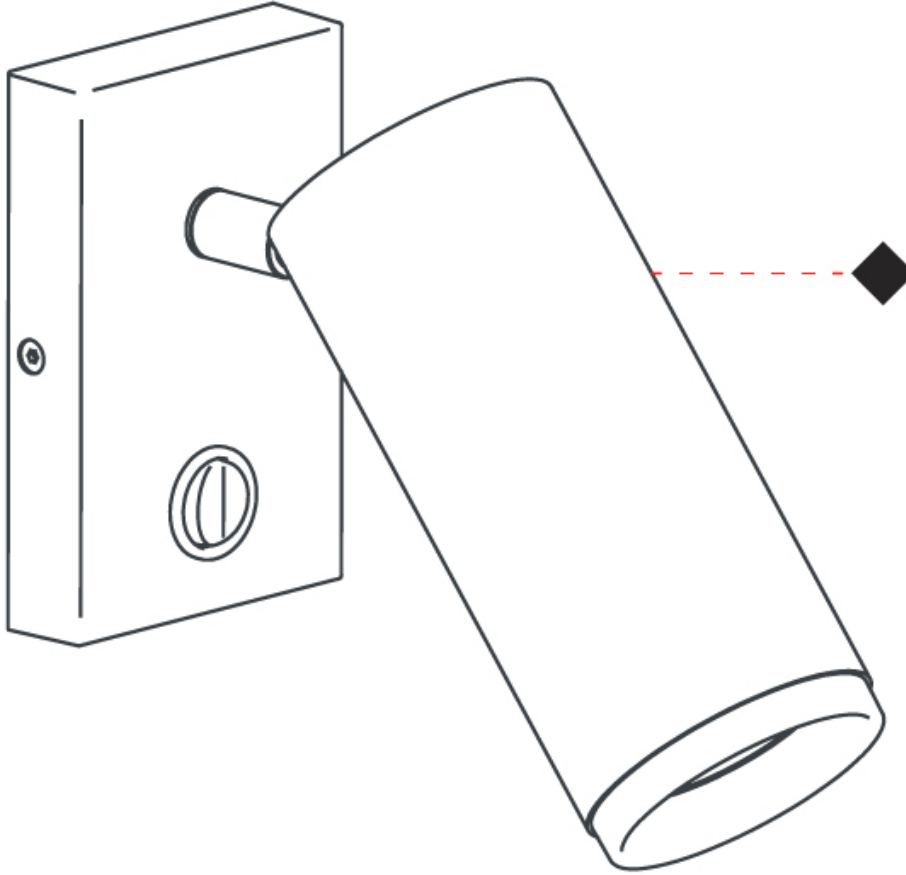

HAUL - WALL SURFACE

D93203R9-

PROJECT _____

TYPE _____

SPECIFIER _____

QUANTITY _____

DATE _____

D