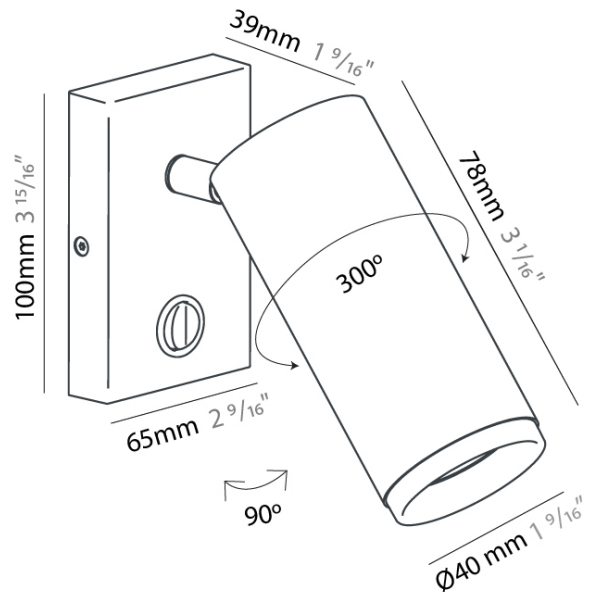

GENERAL

Series: Haul
Subseries: Haul - Wall
Brand: Milan
Division: Design
Mounting Type: Surface
Mounting Location: Wall
Subcategory: On/Off Switch

PHYSICAL

Shape: Cylinder
Diameter (mm): 40
Diameter (in): 1 ⁹/₁₆
Length (mm): 65
Length (in): 2 ⁷/₁₆
Height (mm): 100
Height (in): 3 ¹⁵/₁₆
Extension (mm): 78
Extension (in): 3 ¹/₁₆
Light Distribution: Adjustable / Direct
Fixture Finish: MWL / MBQ
Fixture Material: Extruded Aluminum

ELECTRICAL

Lamp Type: LED
Input Wattage (W): 5
Dimming: Electronic Low Voltage Dimming
Input Voltage (V): 120Vac Direct Line

LED

Number of LEDs: 1
Color Temperature (°K): 3000
Max. Delivered Lumen (lm): 500
CRI: >90 CRI
Lamp Life (hrs): 50000

OPTICAL

Beam Angle: 35
Adjustability: Rotational 300°; Tilt 90°

RATINGS AND CERTIFICATIONS

Certified By: Certified for North American Standards
IP rating: IP20

HAUL - WALL SURFACE

D93203R9-

PROJECT _____

TYPE _____