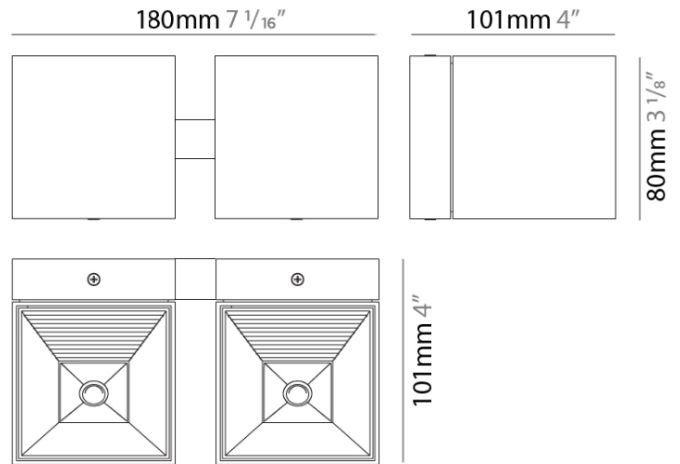

PHYSICAL

Shape: Rectangle _____
 Length (mm): 80 _____
 Length (in): 3 1/8 _____
 Height (mm): 80 _____
 Depth (mm): 101 _____
 Height (in): 3 1/8 _____
 Depth (in): 4 _____
 Light Distribution: Direct / Indirect _____
 Fixture Finish: BAL / MWL / BSL _____
 Fixture Material: Extruded Aluminum _____

RATINGS AND CERTIFICATIONS

Certified By: Certified for North American Standards _____
 IP rating: IP20 _____

108mm (4 1/4")
 108mm (4 1/4")
 J-Box cover plate included

DAU 2 LIGHT LINEAR SURFACE COLOR FINISH CHART