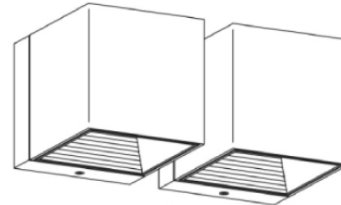

PHYSICAL

Shape: Rectangle _____
 Length (mm): 80 _____
 Length (in): 3 1/8 _____
 Height (mm): 80 _____
 Depth (mm): 101 _____
 Height (in): 3 1/8 _____
 Depth (in): 4 _____
 Light Distribution: Direct / Indirect _____
 Fixture Finish: BAL / MWL / BSL _____
 Fixture Material: Extruded Aluminum _____

RATINGS AND CERTIFICATIONS

Certified By: Certified for North American Standards _____
 IP rating: IP20 _____

108mm (4 1/4")
 108mm (4 1/4")
 J-Box cover plate included

DAU 2 LIGHT LINEAR SURFACE COLOR FINISH CHART