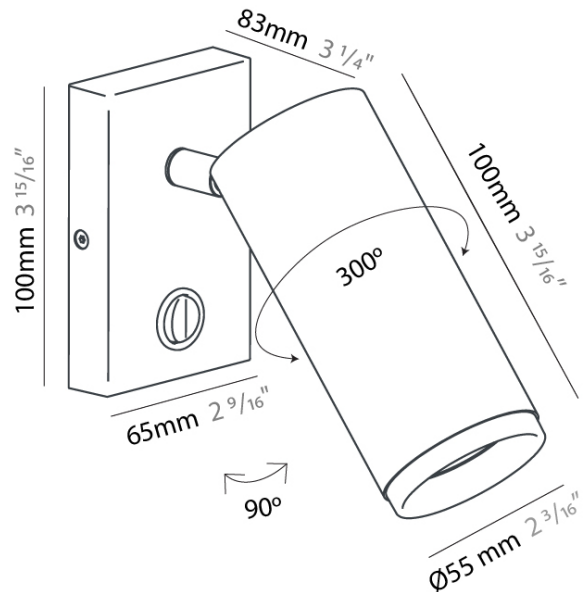

GENERAL

Series: Haul
Subseries: Haul - Wall
Partner: Milan
Division: Design
Installation: Surface
Product Type: Wall Surface
Mounting Location: Wall
Light Distribution: Adjustable

PHYSICAL

Shape: Cylinder
Diameter (mm): 55
Diameter (in): 1 ⁷/₁₆
Length (mm): 83
Length (in): 3 ¹/₄
Height (mm): 100
Height (in): 3 ¹⁵/₁₆
Extension (mm): 120
Extension (in): 4 ³/₄
Fixture Finish: MWL / MBQ
Fixture Material: Extruded Aluminum

ELECTRICAL

Lamp Type: LED
Input Wattage (W): 7
Dimming: Electronic Low Voltage Dimming
Input Voltage (V): 120Vac Direct Line

LED

Number of LEDs: 1
Color Temperature (°K): 3000
Max. Delivered Lumen (lm): 665
CRI: >90 CRI
Lamp Life (hrs): 50000

OPTICAL

Beam Angle: 35

RATINGS AND CERTIFICATIONS

Certified By: Certified for North American Standards
IP rating: IP20

HAUL - WALL SURFACE

D93243-

PROJECT _____

TYPE _____