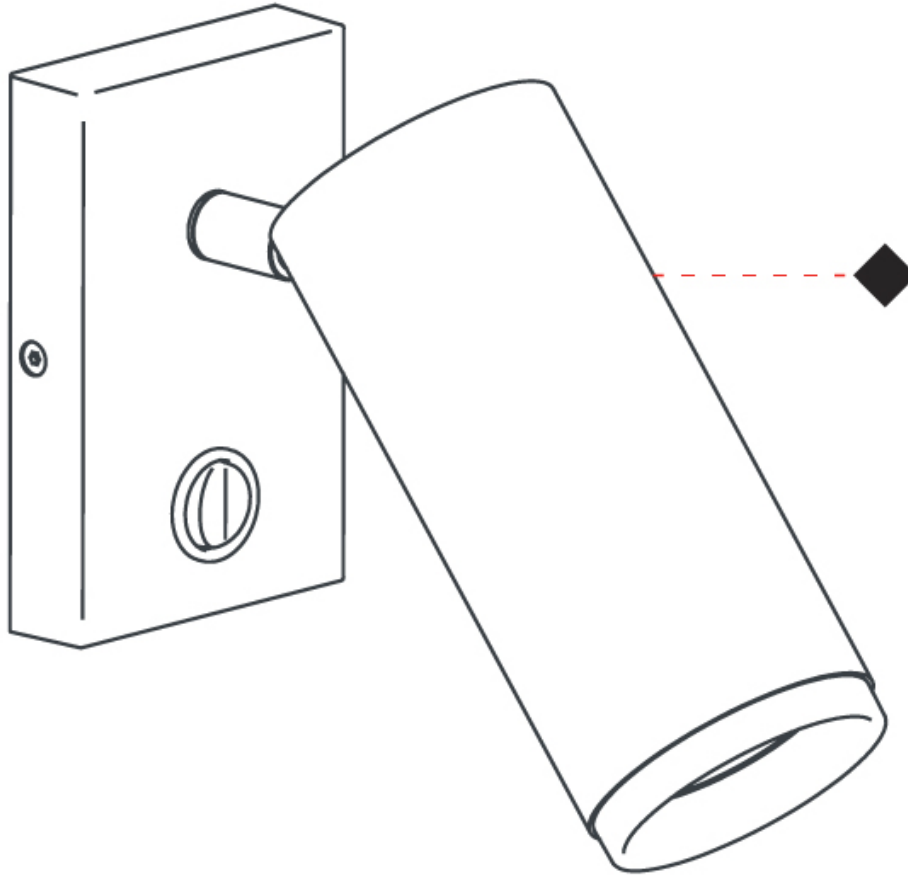

HAUL - WALL SURFACE

D93243-

PROJECT _____

TYPE _____

SPECIFIER _____

QUANTITY _____

DATE _____

D