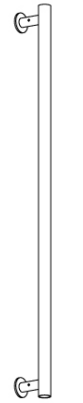

TWAIN SURFACE

D93249-

base number _____
 Finish Options _____

1. To build a product code in our configurator select the specify button on the base model # product page
2. To build a manual product code on this datasheet choose from the options listed below in blue font and add the suffix to the base model #

PHYSICAL

Shape: Cylinder _____
 Diameter (mm): 250 _____
 Diameter (in): 9 13/16 _____
 Height (mm): 600 _____
 Height (in): 23 5/8 _____
 Diffuser: Polyester _____
 Fixture Finish: MBL / MKL _____
 Fixture Material: Aluminum _____

LED

Upon Request: Bolt Down _____

RATINGS AND CERTIFICATIONS

Certified By: Certified for North American Standards _____
 IP rating: IP20 _____

Ø250 mm 9 13/16"

180 mm 7 1/16"

600 mm 23 5/8"

54 mm 2 1/8"

TWAIN SURFACE

D93249-

PROJECT _____

TYPE _____

SPECIFIER _____

QUANTITY _____

DATE _____

D