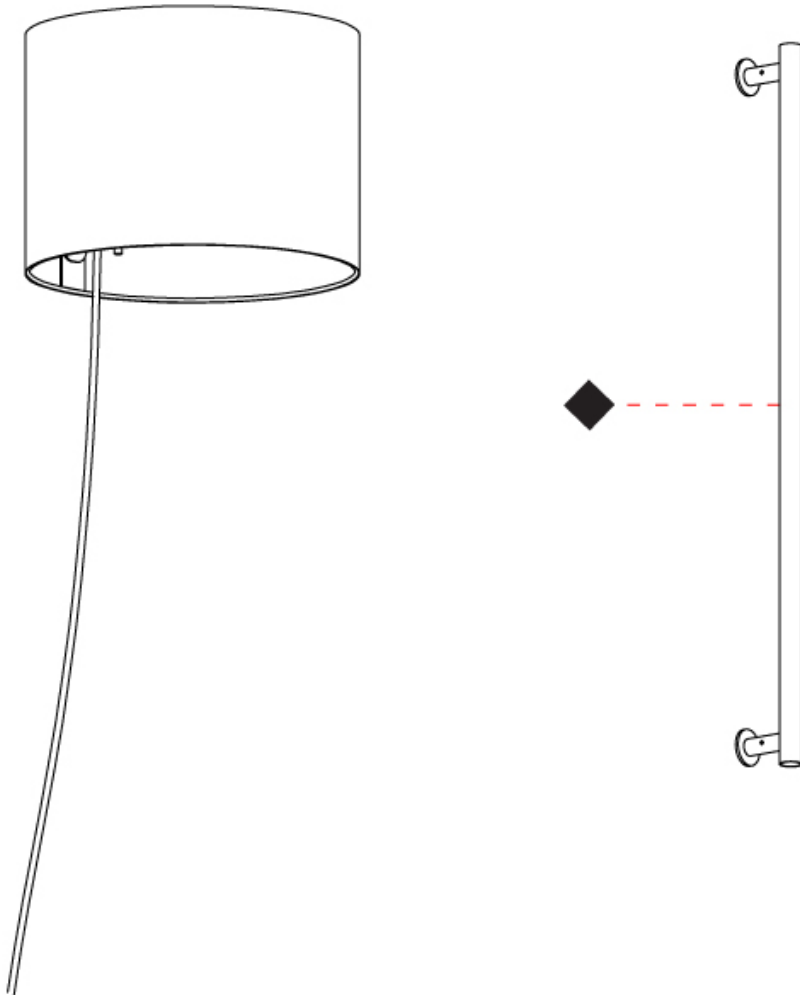

TWAIN SURFACE

D93249-

PROJECT _____

TYPE _____

SPECIFIER _____

QUANTITY _____

DATE _____

D