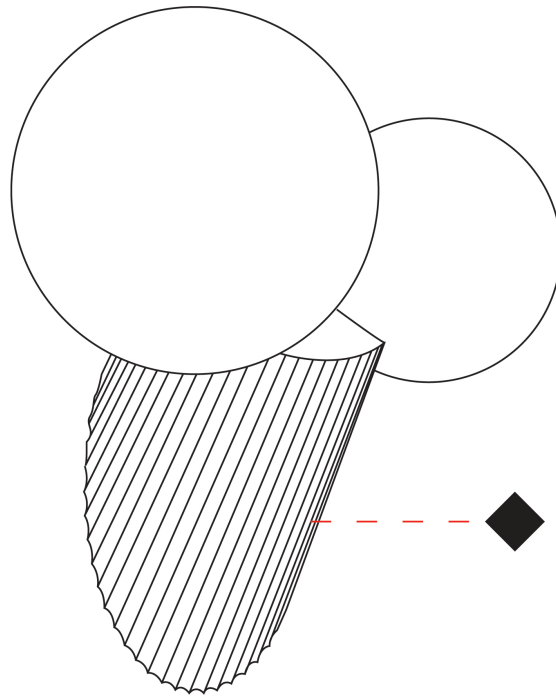

D93260-

PROJECT

TYPE

SPECIFIER

QUANTITY

DATE

D