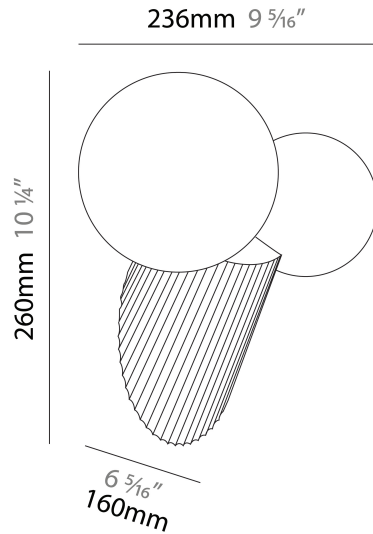

LAND SURFACE

D93260-

base number Finish
Options

1. To build a product code in our configurator select the specify button on the base model # product page
2. To build a manual product code on this datasheet choose from the options listed below in blue font and add the suffix to the base model #

GENERAL

Series: Land
Brand: Milan
Division: Design
Mounting Type: Surface
Mounting Location: Wall
Subcategory: Ambient

PHYSICAL

Shape: Abstract
Length (mm): 236
Length (in): 9 5/16
Height (mm): 260
Depth (mm): 160
Height (in): 10 1/4
Depth (in): 6 5/16
Light Distribution: Omnidirectional
Diffuser: Glass - Opal
Fixture Finish: MKL / AGL / TEL
Fixture Material: Ceramic / Glass

ELECTRICAL

Number of Lamps: 2
Lamp Type: LED Retrofit
Bulb Included: Bulb Not Included
Max. Wattage Per Lamp (W): 4.8
Lamp Base: G9
Input Voltage (V): 120

RATINGS AND CERTIFICATIONS

Certified By: Certified for North American Standards
IP rating: IP20

PROJECT
TYPE
SPECIFIER
QUANTITY
DATE