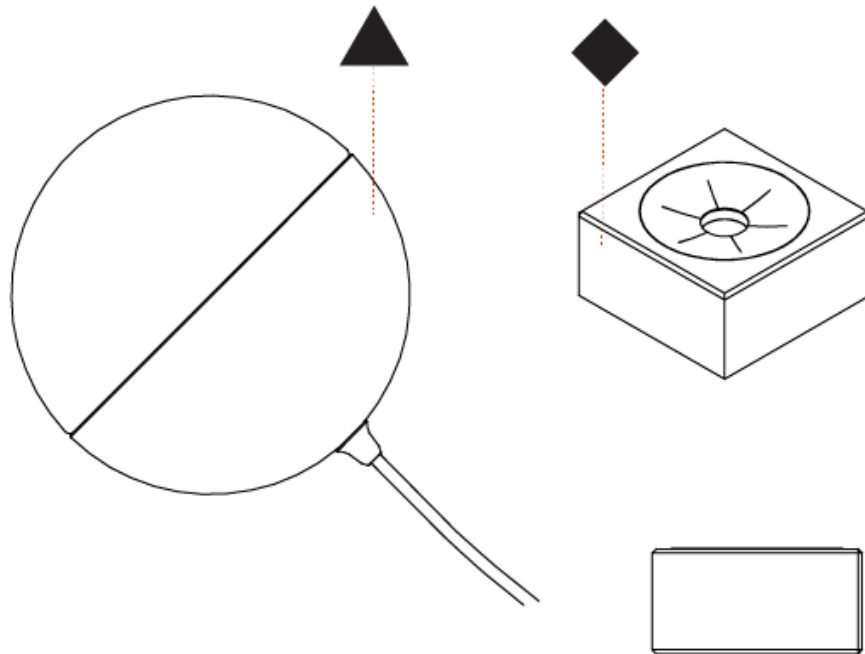

HALF 1 PORTABLE

D94031-

PROJECT _____

TYPE _____

SPECIFIER _____

QUANTITY _____

DATE _____

D