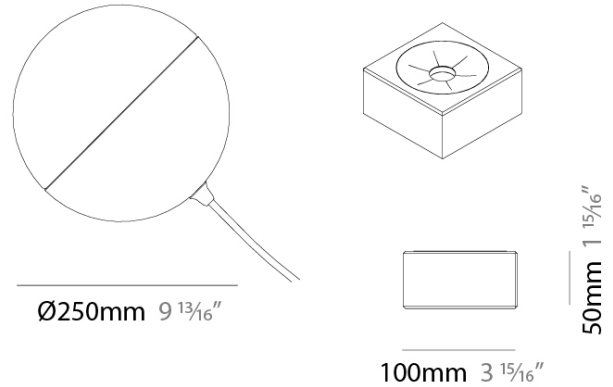

PROJECT
TYPE
SPECIFIER
QUANTITY
DATE

HALF 1 PORTABLE

D94031-

base number   Finish
Options

1. To build a product code in our configurator select the specify button on the base model # product page
2. To build a manual product code on this datasheet choose from the options listed below in blue font and add the suffix to the base model #

GENERAL

Series: Half
Subseries: Half 1
Brand: Milan
Division: Design
Mounting Type: Portable
Mounting Location: Table
Subcategory: Ambient

PHYSICAL

Shape: Sphere
Diameter (mm): 250
Diameter (in): 9 ⁷/₁₆
Length (mm): 75
Length (in): 2 ¹⁵/₁₆
Width (mm): 75
Width (in): 2 ¹⁵/₁₆
Height (mm): 270
Height (in): 10 ⁷/₈
Light Distribution: Omnidirectional
Diffuser: Satin Opal Acid-Etched Blown Glass
Fixture Finish: [MBK / MNK](#)
Holder Finish: Ash
Fixture Material: Stamped Steel
Cable Details: 3000mm Black Electrical Wire
Upon Request: Bolt Down

ELECTRICAL

Number of Lamps: 1
Lamp Type: LED Retrofit
Lamp Shape: A19
Bulb Included: Bulb Not Included
Max. Wattage Per Lamp (W): 9
Lamp Base: E26
Input Voltage (V): 120
Upon Request: 277Vac / GU24

RATINGS AND CERTIFICATIONS

Certified By: Certified for North American Standards
IP rating: IP20