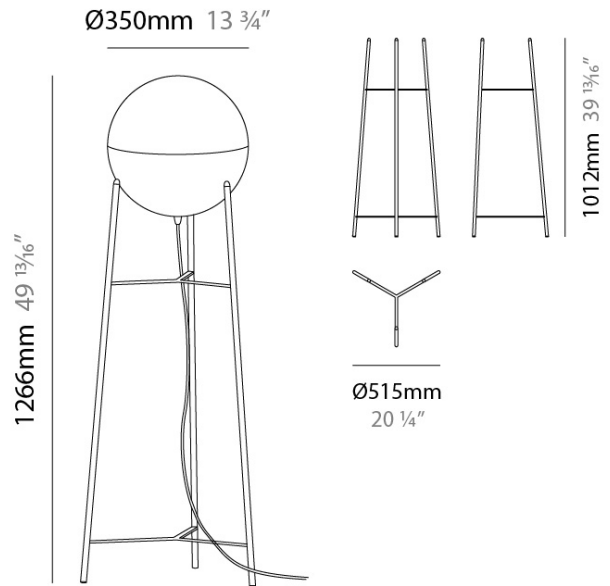

PROJECT
TYPE
SPECIFIER
QUANTITY
DATE

HALF 1 PORTABLE

D94034-

base number   Finish
Options

1. To build a product code in our configurator select the specify button on the base model # product page
2. To build a manual product code on this datasheet choose from the options listed below in blue font and add the suffix to the base model #

GENERAL

Series: Half
Subseries: Half 1
Brand: Milan
Division: Design
Mounting Type: Portable
Mounting Location: Floor
Subcategory: Ambient

PHYSICAL

Shape: Sphere
Diameter (mm): 350
Diameter (in): 13 3/4
Length (mm): 515
Length (in): 20 1/4
Width (mm): 515
Width (in): 20 1/4
Height (mm): 1266
Height (in): 49 13/16
Light Distribution: Omnidirectional
Diffuser: Satin Opal Acid-Etched Blown Glass
Fixture Finish: [MBK / MNK](#)
Holder Finish: MBK / MNK
Fixture Material: Stamped Steel
Cable Details: 3000mm Black Electrical Wire

ELECTRICAL

Number of Lamps: 1
Lamp Type: LED Retrofit
Lamp Shape: A19
Bulb Included: Bulb Not Included
Max. Wattage Per Lamp (W): 12
Lamp Base: E26
Input Voltage (V): 120
Upon Request: 277Vac / GU24

RATINGS AND CERTIFICATIONS

Certified By: Certified for North American Standards
IP rating: IP20