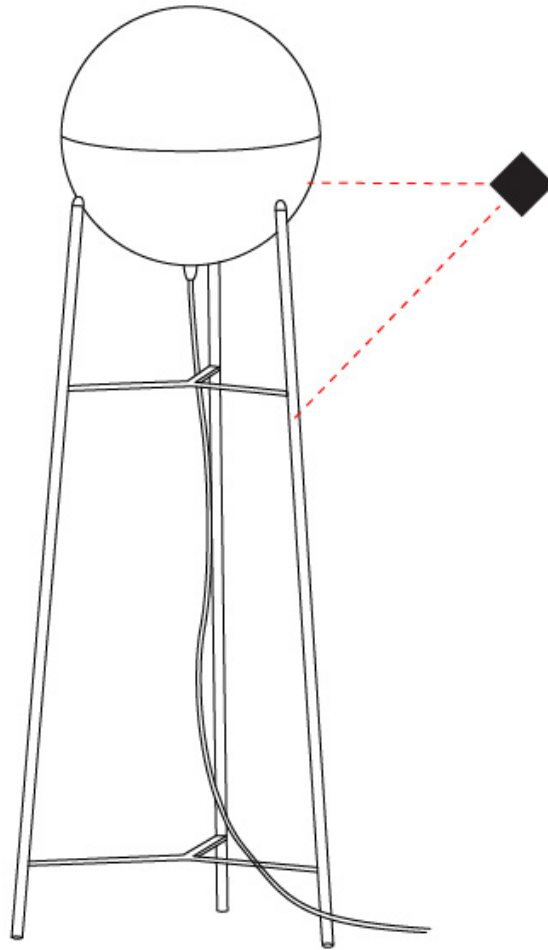

HALF 1 PORTABLE

D94034-

PROJECT _____

TYPE _____

SPECIFIER _____

QUANTITY _____

DATE _____

D