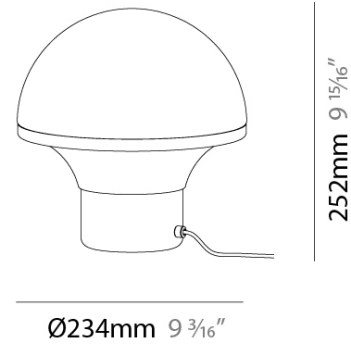

GEYSER PORTABLE

D94039

base number

1. To build a product code in our configurator select the specify button on the base model # product page
2. To build a manual product code on this datasheet choose from the options listed below in blue font and add the suffix to the base model #

GENERAL

Series: Geysler
Partner: Milan
Division: Design
Installation: Portable
Product Type: Table
Mounting Location: Table

PHYSICAL

Shape: Abstract
Diameter (mm): 234
Diameter (in): 9 ³/₁₆
Height (mm): 252
Height (in): 9 ¹⁵/₁₆
Weight (kg): 4.1
Weight (lbs): 8.999
Diffuser: Satin Opal Acid-Etched Blown Glass
Fixture Finish: BLK
Fixture Material: Stainless Steel
Primary Material: Stainless Steel
Upon Request: Bolt Down

ELECTRICAL

Number of Lamps: 1
Lamp Type: LED Retrofit
Lamp Shape: A19
Bulb Included: Bulb Not Included
Total Output Wattage (W): 9
Max. Wattage Per Lamp (W): 9
Lamp Base: E26
Dimming: 5-Step Touch Dimming
Input Voltage (V): 120
Upon Request: 277Vac / GU24

RATINGS AND CERTIFICATIONS

Certified By: CSA Certified to UL and CSA Standards
IP rating: IP20

PROJECT

TYPE

SPECIFIER

QUANTITY

DATE