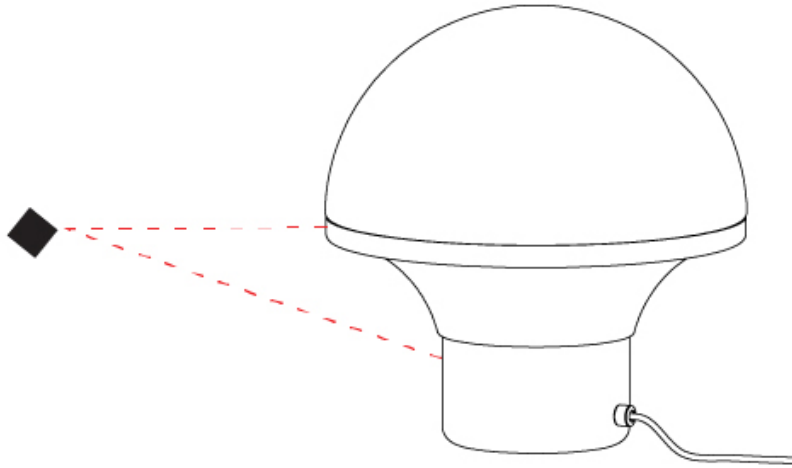

GEYSER PORTABLE

D94039

PROJECT

TYPE

SPECIFIER

QUANTITY

DATE

D