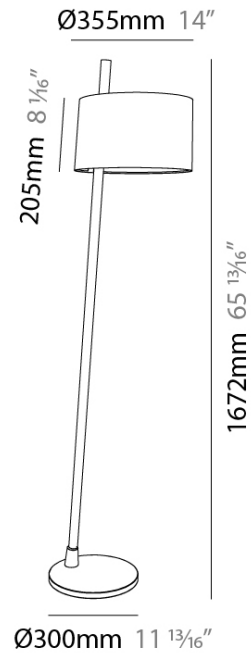

LINOOD PORTABLE

D94042-

base number   Finish
Options

1. To build a product code in our configurator select the specify button on the base model # product page
2. To build a manual product code on this datasheet choose from the options listed below in blue font and add the suffix to the base model #

GENERAL

Series: Linood
Brand: Milan
Division: Design
Mounting Type: Portable
Mounting Location: Floor
Subcategory: Floor

PHYSICAL

Shape: Abstract
Diameter (mm): 355
Diameter (in): 14
Height (mm): 1672
Height (in): 65 ¹³/₁₆
Light Distribution: Direct / Indirect
Diffuser: Polyester Shade
Fixture Finish: [MBQ / MKL](#)
Fixture Material: Metal
Upon Request: Bolt Down

ELECTRICAL

Number of Lamps: 1
Lamp Type: LED Retrofit
Lamp Shape: A19
Bulb Included: Bulb Not Included
Max. Wattage Per Lamp (W): 12
Lamp Base: E26
Input Voltage (V): 120
Upon Request: 277Vac / GU24

RATINGS AND CERTIFICATIONS

Certified By: Certified for North American Standards
IP rating: IP20

PROJECT	_____
TYPE	_____
SPECIFIER	_____
QUANTITY	_____
DATE	_____