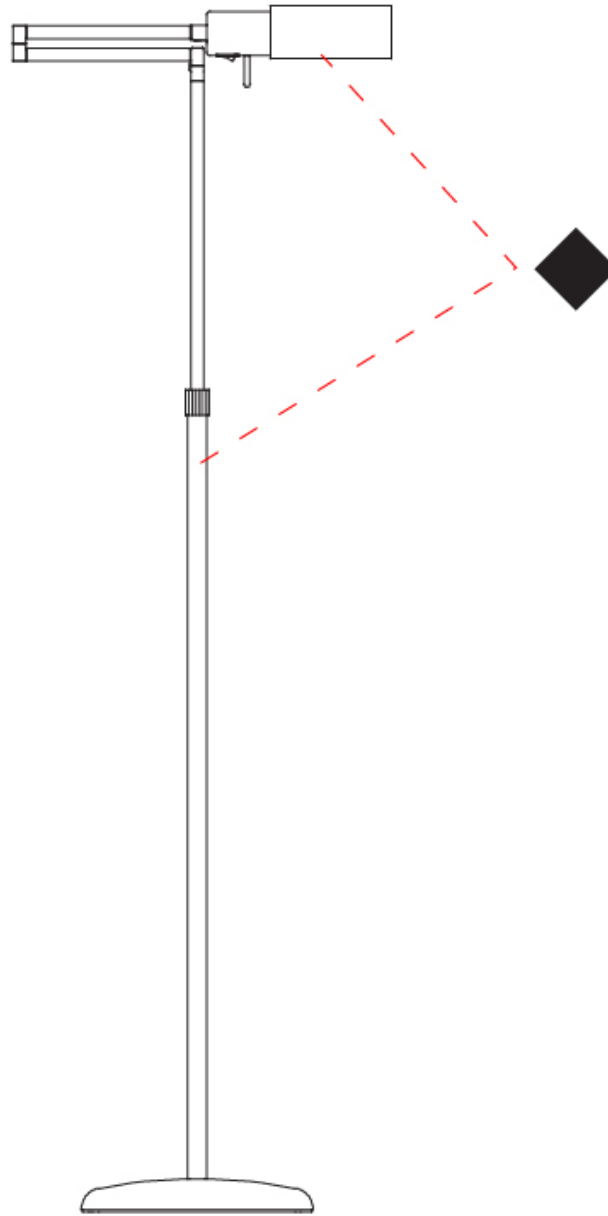

ELEA LECTURA PORTABLE

D94050-

PROJECT _____

TYPE _____

SPECIFIER _____

QUANTITY _____

DATE _____

D