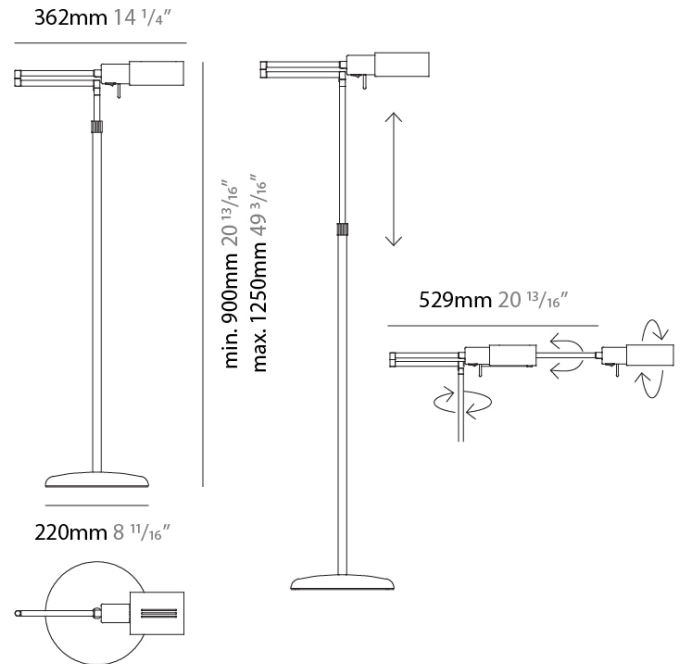

ELEA LECTURA PORTABLE

D94050-

base number   Finish
Options

1. To build a product code in our configurator select the specify button on the base model # product page
2. To build a manual product code on this datasheet choose from the options listed below in blue font and add the suffix to the base model #

GENERAL

Series: Elea Lectura
Brand: Milan
Division: Design
Mounting Type: Portable
Mounting Location: Floor
Subcategory: Floor

PHYSICAL

Shape: Abstract
Length (mm): 362 - 529
Length (in): 14 1/4
Height (mm): 900 - 1250
Height (in): 35 7/8
Extension (mm): 362 - 529
Extension (in): 14 1/4
Light Distribution: Adjustable / Direct
Fixture Finish: [BLK / NIC](#)
Fixture Material: Aluminum

ELECTRICAL

Lamp Type: LED
Input Wattage (W): 12
Dimming: Electronic Low Voltage Dimming
Input Voltage (V): 120Vac Direct Line

LED

Number of LEDs: 3
Color Temperature (°K): 2700-2900
Max. Delivered Lumen (lm): 900
CRI: >80 CRI

OPTICAL

Adjustability: Tilting and rotating

RATINGS AND CERTIFICATIONS

Certified By: Certified for North American Standards
IP rating: IP20

PROJECT	_____
TYPE	_____
SPECIFIER	_____
QUANTITY	_____
DATE	_____