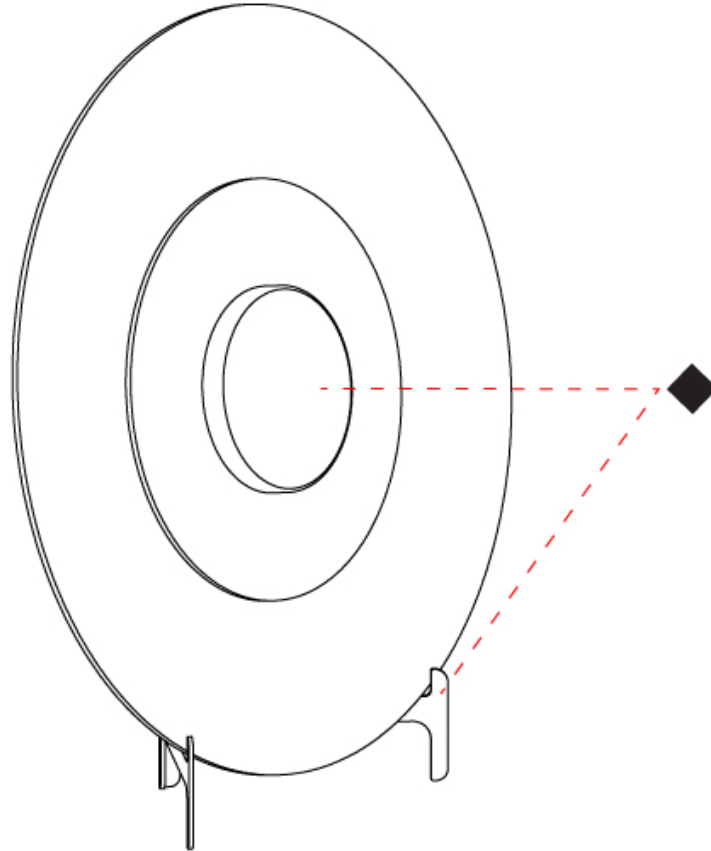

D94051

PROJECT _____

TYPE _____

SPECIFIER _____

QUANTITY _____

DATE _____

D