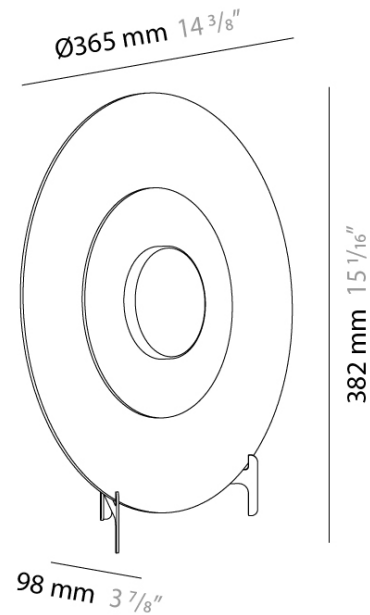

HALOS PORTABLE

D94051

base number

1. To build a product code in our configurator select the specify button on the base model # product page
2. To build a manual product code on this datasheet choose from the options listed below in blue font and add the suffix to the base model #

GENERAL

Series: Halos
Brand: Milan
Division: Design
Mounting Type: Portable
Mounting Location: Table
Subcategory: Table

PHYSICAL

Shape: Round
Diameter (mm): 365
Diameter (in): 14 ³/₈
Height (mm): 365
Depth (mm): 98
Height (in): 14 ³/₈
Depth (in): 3 ⁷/₈
Light Distribution: Omnidirectional
Weight (kg): 1.8
Weight (lbs): 3.999
Diffuser: Satin Glass
Fixture Finish: MBQ
Fixture Material: Glass / Metal

ELECTRICAL

Lamp Type: LED
Input Wattage (W): 9.6
Dimming: Electronic Low Voltage Dimming
Input Voltage (V): 120Vac Direct Line

LED

Color Temperature (°K): 2700
Max. Delivered Lumen (lm): 893
CRI: >90 CRI
Lamp Life (hrs): 50000

RATINGS AND CERTIFICATIONS

Certified By: CSA Certified to UL and CSA Standards
IP rating: IP20

PROJECT	_____
TYPE	_____
SPECIFIER	_____
QUANTITY	_____
DATE	_____