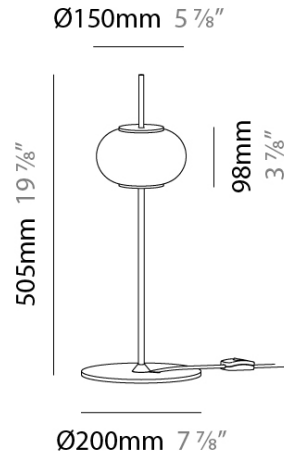

PROJECT	_____
TYPE	_____
SPECIFIER	_____
QUANTITY	_____
DATE	_____

ASTROS PORTABLE

D94053

base number

1. To build a product code in our configurator select the specify button on the base model # product page
2. To build a manual product code on this datasheet choose from the options listed below in blue font and add the suffix to the base model #

GENERAL

Series: Astros _____
Brand: Milan _____
Division: Design _____
Mounting Type: Portable _____
Mounting Location: Table _____
Subcategory: Table _____

PHYSICAL

Shape: Oval _____
Diameter (mm): 200 _____
Diameter (in): 7 7/8 _____
Height (mm): 505 _____
Height (in): 19 7/8 _____
Light Distribution: Omnidirectional _____
Weight (kg): 1.3 _____
Weight (lbs): 2.899 _____
Diffuser: Glass - Opal _____
Fixture Finish: MBQ _____
Fixture Material: Glass / Metal _____
Cable Details: 2000mm / 78 3/4" Cable complete with Switch _____

ELECTRICAL

Number of Lamps: 2 _____
Lamp Type: LED Retrofit _____
Bulb Included: Bulb Not Included _____
Total Output Wattage (W): 9.6 _____
Max. Wattage Per Lamp (W): 4.8 _____
Lamp Base: G9 _____
Input Voltage (V): 120 _____

RATINGS AND CERTIFICATIONS

Certified By: CSA Certified to UL and CSA Standards _____
IP rating: IP20 _____