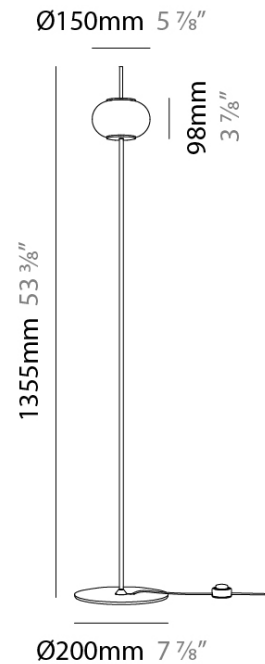

PROJECT	
TYPE	
SPECIFIER	
QUANTITY	
DATE	

ASTROS PORTABLE

D94054

base number

1. To build a product code in our configurator select the specify button on the base model # product page
2. To build a manual product code on this datasheet choose from the options listed below in blue font and add the suffix to the base model #

GENERAL

Series: Astros
Partner: Milan
Division: Design
Installation: Portable
Product Type: Floor
Mounting Location: Floor

PHYSICAL

Shape: Oval
Diameter (mm): 200
Diameter (in): 7 7/8
Height (mm): 1355
Height (in): 53 3/8
Weight (kg): 1.8
Weight (lbs): 3.899
Diffuser: Glass - Opal
Fixture Finish: MBQ
Fixture Material: Glass / Metal
Primary Material: Glass
Cable Details: 2000mm / 78 3/4" Cable complete with Switch

ELECTRICAL

Number of Lamps: 2
Lamp Type: LED Retrofit
Bulb Included: Bulb Not Included
Total Output Wattage (W): 9.6
Max. Wattage Per Lamp (W): 4.8
Lamp Base: G9
Input Voltage (V): 120

RATINGS AND CERTIFICATIONS

Certified By: CSA Certified to UL and CSA Standards
IP rating: IP20