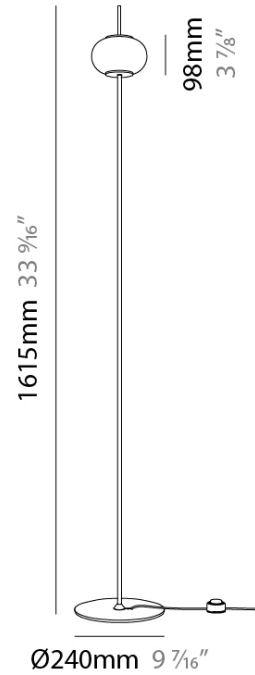

Ø150mm 5 7/8"