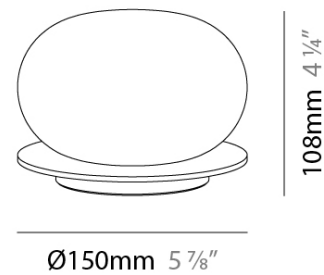

KNOCK PORTABLE

D94058

base number

1. To build a product code in our configurator select the specify button on the base model # product page
2. To build a manual product code on this datasheet choose from the options listed below in blue font and add the suffix to the base model #

GENERAL

Series: Knock
Partner: Milan
Division: Design
Installation: Portable
Product Type: Table
Mounting Location: Table

PHYSICAL

Shape: Round
Diameter (mm): 150
Diameter (in): 5 7/8
Height (mm): 108
Height (in): 4 1/4
Weight (kg): 0.45
Weight (lbs): 0.999
Diffuser: Glass - Opal
Holder Finish: MBQ
Accent Finish: ASH
Fixture Material: Metal / Wood

ELECTRICAL

Number of Lamps: 1
Lamp Type: LED Retrofit
Bulb Included: Bulb Not Included
Total Output Wattage (W): 4.8
Max. Wattage Per Lamp (W): 4.8
Lamp Base: G9
Input Voltage (V): 120

RATINGS AND CERTIFICATIONS

Certified By: CSA Certified to UL and CSA Standards
IP rating: IP20

PROJECT
TYPE
SPECIFIER
QUANTITY
DATE