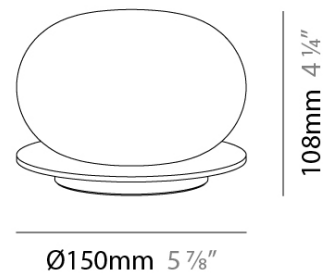

PROJECT
TYPE
SPECIFIER
QUANTITY
DATE

KNOCK PORTABLE

D94058

base number

1. To build a product code in our configurator select the specify button on the base model # product page
2. To build a manual product code on this datasheet choose from the options listed below in blue font and add the suffix to the base model #

GENERAL

Series: Knock
Partner: Milan
Division: Design
Installation: Portable
Product Type: Table
Mounting Location: Table

PHYSICAL

Shape: Round
Diameter (mm): 150
Diameter (in): 5 7/8
Height (mm): 108
Height (in): 4 1/4
Weight (kg): 0.45
Weight (lbs): 0.999
Diffuser: Glass - Opal
Holder Finish: MBQ
Accent Finish: ASH
Fixture Material: Metal / Wood

ELECTRICAL

Number of Lamps: 1
Lamp Type: LED Retrofit
Bulb Included: Bulb Not Included
Total Output Wattage (W): 4.8
Max. Wattage Per Lamp (W): 4.8
Lamp Base: G9
Input Voltage (V): 120

RATINGS AND CERTIFICATIONS

Certified By: CSA Certified to UL and CSA Standards
IP rating: IP20