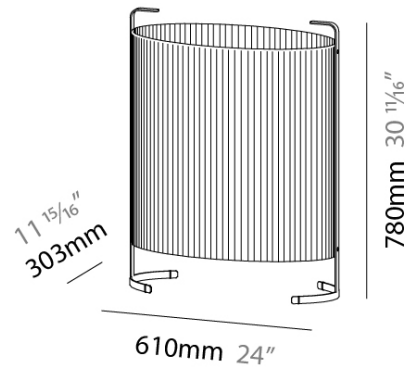

PROJECT	_____
TYPE	_____
SPECIFIER	_____
QUANTITY	_____
DATE	_____

AMID PORTABLE

D94063

base number

1. To build a product code in our configurator select the specify button on the base model # product page
2. To build a manual product code on this datasheet choose from the options listed below in blue font and add the suffix to the base model #

GENERAL

Series: Amid
Partner: Milan
Division: Design
Installation: Portable
Product Type: Floor
Mounting Location: Floor

PHYSICAL

Shape: Oval
Length (mm): 610
Length (in): 24
Width (mm): 303
Width (in): 11 ¹⁵/₁₆
Height (mm): 780
Height (in): 30 ¹¹/₁₆
Weight (kg): 10.0
Weight (lbs): 21.999
Diffuser: Glass - Acid-Satin Opal
Fixture Finish: MBQ
Fixture Material: Steel / Polyscreen / Glass
Primary Material: Fabric

ELECTRICAL

Lamp Type: LED Retrofit
Lamp Shape: A19
Bulb Included: Bulb Not Included
Total Output Wattage (W): 12
Max. Wattage Per Lamp (W): 12
Lamp Base: E26
Input Voltage (V): 120
Upon Request: 277Vac / GU24

RATINGS AND CERTIFICATIONS

Certified By: CSA Certified to UL and CSA Standards
IP rating: IP55