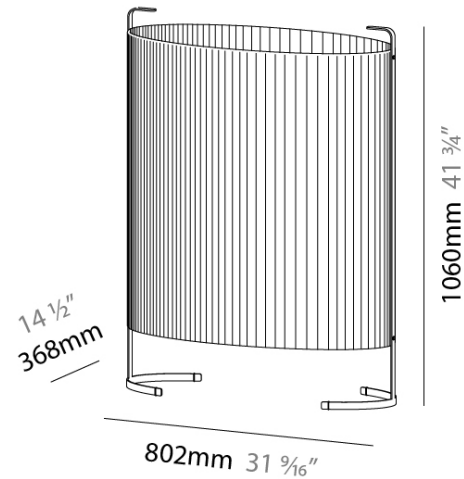

PROJECT	_____
TYPE	_____
SPECIFIER	_____
QUANTITY	_____
DATE	_____

AMID PORTABLE

D94064

base number

1. To build a product code in our configurator select the specify button on the base model # product page
2. To build a manual product code on this datasheet choose from the options listed below in blue font and add the suffix to the base model #

GENERAL

Series: Amid
Partner: Milan
Division: Design
Installation: Portable
Product Type: Floor
Mounting Location: Floor

PHYSICAL

Shape: Oval
Length (mm): 802
Length (in): 31 ⁹/₁₆
Width (mm): 368
Width (in): 14 ¹/₂
Height (mm): 1060
Height (in): 41 ³/₄
Weight (kg): 12.2
Weight (lbs): 26.999
Diffuser: Glass - Acid-Satin Opal
Fixture Finish: MBQ
Fixture Material: Steel / Polyscreen / Glass
Primary Material: Fabric

ELECTRICAL

Lamp Type: LED Retrofit
Lamp Shape: A19
Bulb Included: Bulb Not Included
Total Output Wattage (W): 12
Max. Wattage Per Lamp (W): 12
Lamp Base: E26
Input Voltage (V): 120
Upon Request: 277Vac / GU24

RATINGS AND CERTIFICATIONS

Certified By: CSA Certified to UL and CSA Standards
IP rating: IP55